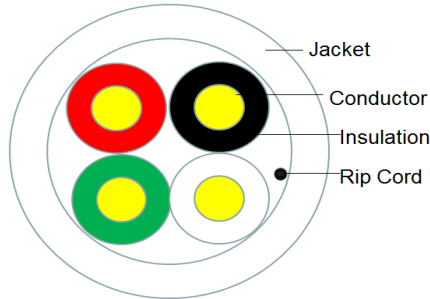

# Structured Cable Products®

Quality Installations Deserve Quality Products

www.spcat5e.com  
 sales@scpat5e.com  
 Direct: 954-327-5770  
 Toll Free: 866-470-5742

**SCP PART#: 14/4OFC-LSZH-WT**

UPC: 810070016807

**DESCRIPTION:**

SPEAKER CABLE- LOW SMOKE ZERO HALOGEN- 4C/14 AWG 105 STRAND OXYGEN FREE COPPER- EN50575:2014 Dca, LSZH JKT- WHITE- 500 FT/152M REEL IN BOX

**Regulatory**

EN50575: 2014 REACTION TO FIRE CLASS Dca  
 EU RoHS 2011/65/EU Compliant

**Application:** Speaker cable

**Construction Characteristics:**

Conductor	Material	Stranded Bare Copper
	Size	14AWG X 4C
	Construction	105/0.16mm +/-0.004mm
Insulation	Material	PVC
	Min.Thickness	0.33mm
	AVG.Thickness	0.36mm
	Diameter	2.70mm +/-0.10mm
	Colors	Black & Red & White & Green
Jacket	Material	LSZH
	Min.Thickness	0.60mm
	AVG.Thickness	0.80mm
	Diameter	8.0mm +/-0.20mm
	Rip Cord	Nylon
	Color	Per request
Bend radius	Min 15D/120mm	