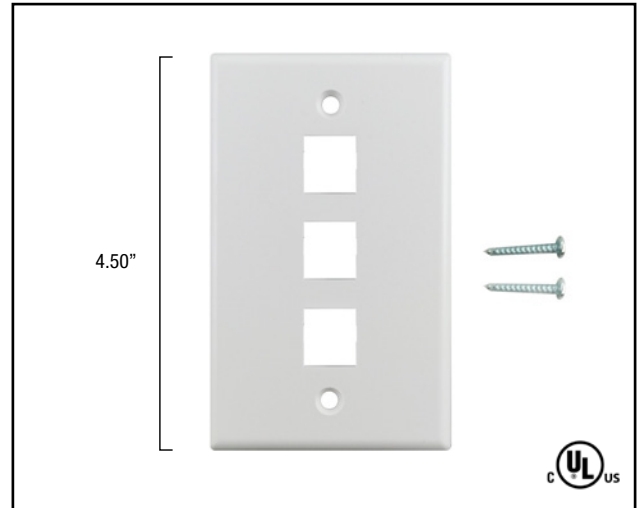

3 PORT - KEYSTONE WALL PLATE - STANDARD SINGLE GANG, UL - AVAILABLE IN 5 COLORS - 10 EA/PER PACK

SCP PART#: **203-XX**

PRODUCT SUMMARY

SCP 203-XX keystone style wall plate is constructed of durable abs material for strength.

SCP keystone wallplates are colored to match leading manufacturer color for consistent matching appearance. Reinforced screw holes, painted phillips screw head and durability make this a go to brand for performance & value.

SCP keystone wall plates design ensures a tight snug fit. Configurable housing accepts all individual snap in keystone jacks for voice, data, audio, video, fiber optic termination requirements.

PRODUCT DIMENSIONS

SIZE: 2.80" W x 0.30" D x 4.50" H
 Standard size

FEATURES & BENEFITS

- Durable
- Made of ABS plastic
- Matte finish
- Painted screw heads
- Phillips with straight slot screw head
- White gloss finish
- 5 colors available
- Available in 10 packs
- cUL us listed
- Gloss finish available (203-WT-GF)