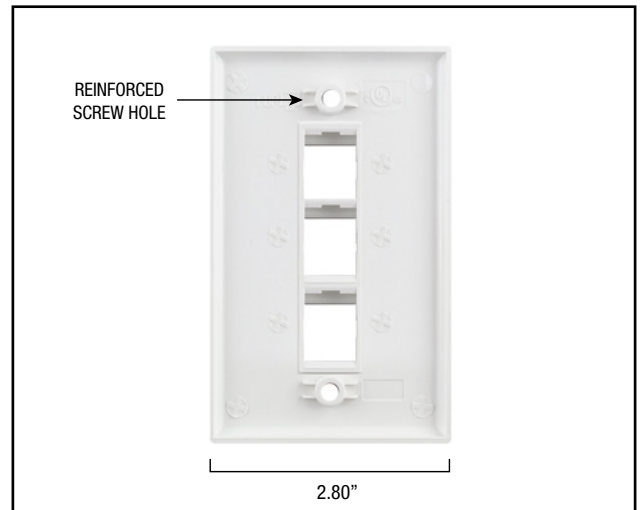

3 PORT - KEYSTONE WALL PLATE - STANDARD SINGLE GANG, UL - AVAILABLE IN 5 COLORS - 10 EA/PER PACK

SCP PART#: **203-XX**

PRODUCT SUMMARY

SCP 203-XX keystone style wall plate is constructed of durable abs material for strength.

SCP keystone wallplates are colored to match leading manufacturer color for consistent matching appearance. Reinforced screw holes, painted phillips screw head and durability make this a go to brand for performance & value.

SCP keystone wall plates design ensures a tight snug fit. Configurable housing accepts all individual snap in keystone jacks for voice, data, audio, video, fiber optic termination requirements.

PRODUCT DIMENSIONS

SIZE: 2.80" W x 0.30" D x 4.50" H
 Standard size

FEATURES & BENEFITS

- Durable
- Made of ABS plastic
- Matte finish
- Painted screw heads
- Phillips with straight slot screw head
- White gloss finish
- 5 colors available
- Available in 10 packs
- cUL us listed
- Gloss finish available (203-WT-GF)