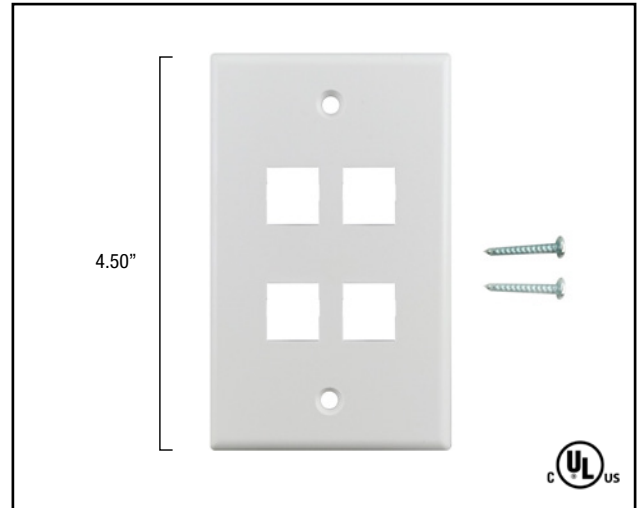

4 PORT - KEYSTONE WALL PLATE - STANDARD SINGLE GANG, UL - AVAILABLE IN 5 COLORS - 10 EA/PER PACK SCP PART#: 204-XX

**PRODUCT SUMMARY**

SCP 204-XX keystone style wall plate is constructed of durable abs material for strength.

SCP keystone wallplates are colored to match leading manufacturer color for consistent matching appearance. Reinforced screw holes, painted phillips screw head and durability make this a go to brand for performance & value.

SCP keystone wall plates design ensures a tight snug fit. Configurable housing accepts all individual snap in keystone jacks for voice, data, audio, video, fiber optic termination requirements.

**PRODUCT DIMENSIONS**

SIZE: 2.80" W x 0.30" D x 4.50" H  
 Standard size

**FEATURES & BENEFITS**

- Durable
- Made of ABS plastic
- Matte finish
- Painted screw heads
- Phillips with straight slot screw head
- White gloss finish
- 5 colors available
- Available in 10 packs
- cUL us listed