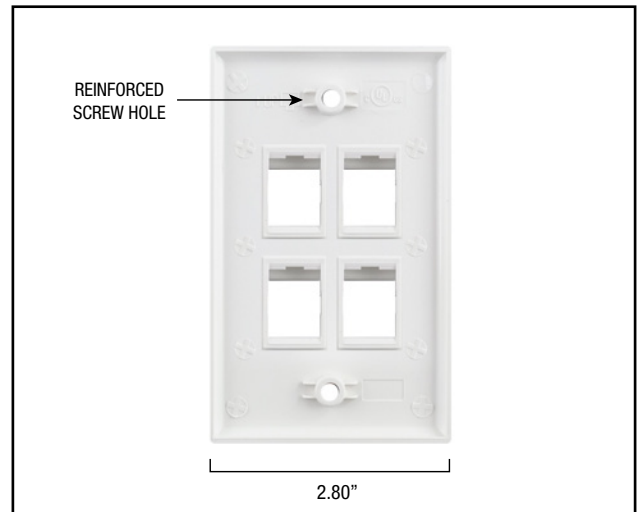

4 PORT - KEYSTONE WALL PLATE - STANDARD SINGLE GANG, UL - AVAILABLE IN 5 COLORS - 10 EA/PER PACK SCP PART#: 204-XX

**PRODUCT SUMMARY**

SCP 204-XX keystone style wall plate is constructed of durable abs material for strength.

SCP keystone wallplates are colored to match leading manufacturer color for consistent matching appearance. Reinforced screw holes, painted phillips screw head and durability make this a go to brand for performance & value.

SCP keystone wall plates design ensures a tight snug fit. Configurable housing accepts all individual snap in keystone jacks for voice, data, audio, video, fiber optic termination requirements.

**PRODUCT DIMENSIONS**

SIZE: 2.80" W x 0.30" D x 4.50" H  
 Standard size

**FEATURES & BENEFITS**

- Durable
- Made of ABS plastic
- Matte finish
- Painted screw heads
- Phillips with straight slot screw head
- White gloss finish
- 5 colors available
- Available in 10 packs
- cUL us listed