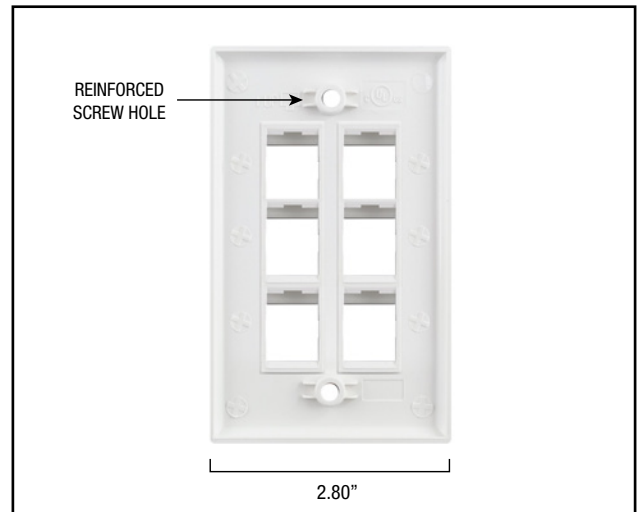

6 PORT - KEYSTONE WALL PLATE - STANDARD SINGLE GANG, UL - AVAILABLE IN 4 COLORS - 10 EA/PER PACK SCP PART#: 206-XX

**PRODUCT SUMMARY**

SCP 206-XX keystone style wall plate is constructed of durable abs material for strength.

SCP keystone wallplates are colored to match leading manufacturer color for consistent matching appearance. Reinforced screw holes, painted phillips screw head and durability make this a go to brand for performance & value.

SCP keystone wall plates design ensures a tight snug fit. Configurable housing accepts all individual snap in keystone jacks for voice, data, audio, video, fiber optic termination requirements.

**PRODUCT DIMENSIONS**

SIZE: 2.80" W x 0.30" D x 4.50" H  
 Standard size

**FEATURES & BENEFITS**

- Durable
- Made of ABS plastic
- Matte finish
- Painted screw heads
- Phillips with straight slot screw head
- White gloss finish
- 4 colors available
- Available in 10 packs
- cUL us listed