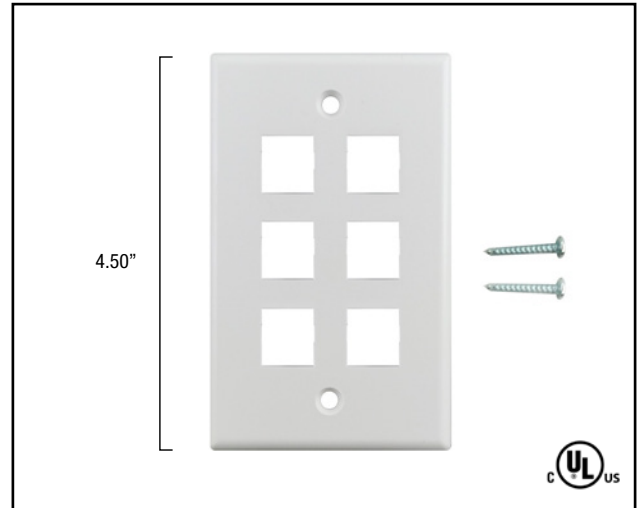

6 PORT - KEYSTONE WALL PLATE - STANDARD SINGLE GANG, UL - AVAILABLE IN 4 COLORS - 10 EA/PER PACK SCP PART#: 206-XX

**PRODUCT SUMMARY**

SCP 206-XX keystone style wall plate is constructed of durable abs material for strength.

SCP keystone wallplates are colored to match leading manufacturer color for consistent matching appearance. Reinforced screw holes, painted phillips screw head and durability make this a go to brand for performance & value.

SCP keystone wall plates design ensures a tight snug fit. Configurable housing accepts all individual snap in keystone jacks for voice, data, audio, video, fiber optic termination requirements.

**PRODUCT DIMENSIONS**

SIZE: 2.80" W x 0.30" D x 4.50" H  
 Standard size

**FEATURES & BENEFITS**

- Durable
- Made of ABS plastic
- Matte finish
- Painted screw heads
- Phillips with straight slot screw head
- White gloss finish
- 4 colors available
- Available in 10 packs
- cUL us listed