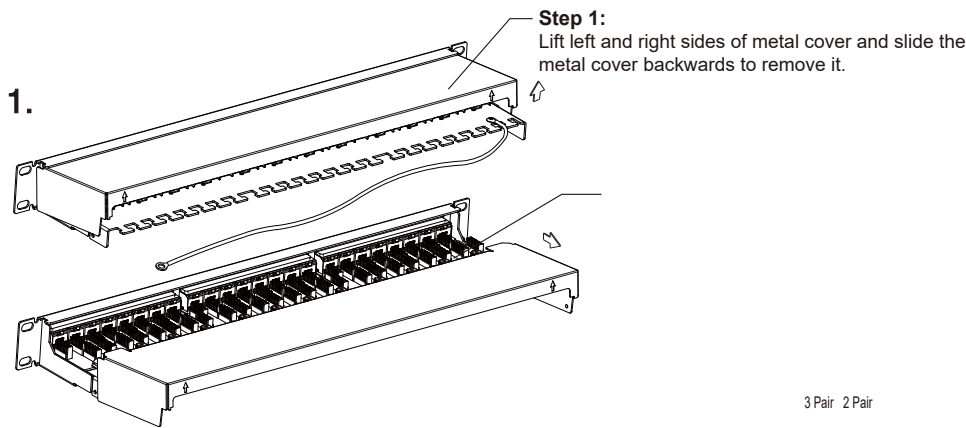

SCP Part No. 324-6A-SH

24 PORT LOADED 10GBASET SHIELDED PATCH PANEL FOR CAT6/6A, 1RU, - 1EA/BOX

Installation Manual

FRONT

IDC Terminals	T568A Pair/Wire Color	T568B Pair/Wire Color
Pin 5 Pin 4	1 White/Blue Blue	1 White/Blue Blue
Pin 1 Pin 2	2 White/Green Green	2 White/Orange Orange
Pin 3 Pin 6	3 White/Orange Orange	3 White/Green Green
Pin 7 Pin 8	4 White/Brown Brown	4 White/Brown Brown