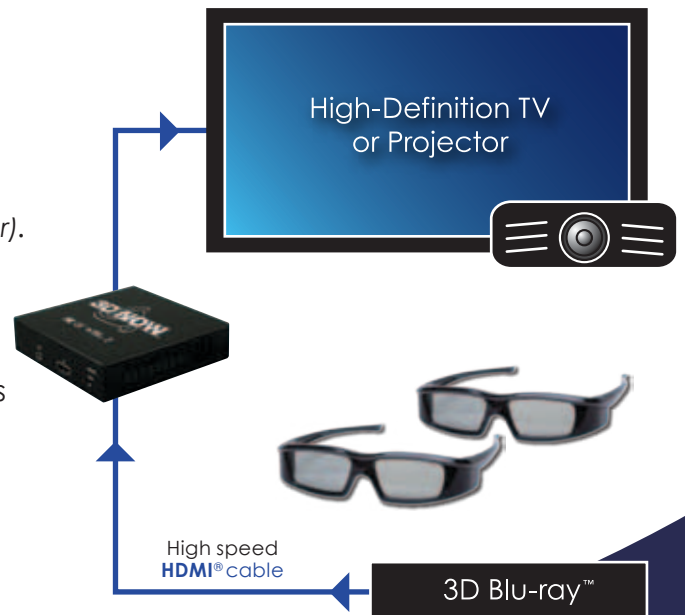

3D NOW™

Introducing the World's First External 3D Processor

3D NOW™ transforms existing 2D displays and home theaters into a Hollywood quality 3D entertainment system. Now you can watch original 3D content and programming without having to replace your current 2D home theater.

Theater Processor

The 3DN-200 integrates between your existing high-definition 2D display or projector and your 3D source (*3D Blu-ray™ player, game console or media server*). High speed HDMI® cables required.

Active Shutter Eyewear and RF Emitter

The latest generation of rechargeable eyewear offers the finest 1080p resolution and uninterrupted "insync" 3D performance.

Emitter allows up to a 300 ft. viewing distance and unlimited number of users.

Top-Bottom: 1080p24, 1080p25, 1080p30, 720p60, 720p50, 720p30

3D Output

Field Interleaved for 60/120Hz displays

Dimensions

(L x W x H) 3.9" x 3.9" x 1.5"

10 cm x 10 cm x 3.5 cm

Output

1 x HDMI®