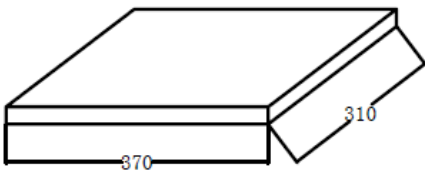

2PCS baffles :B3B 37*31CM

50PCS/CARTON