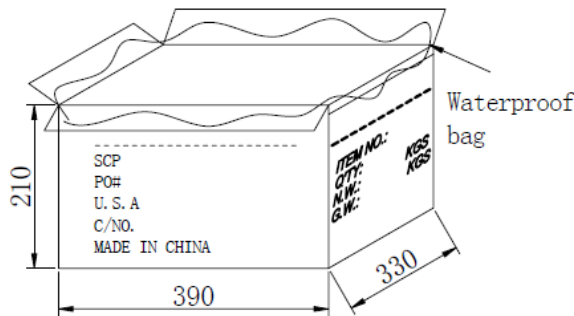

5M/16FT - DisplayPort1.2 - HBR2, VESA Certified, 4K2K@60Hz, 21.6Gbps, DP(m) to DP(m), Passive, PVC - Black - 1ea/ Bag

PE chain bag front

PE chain bag back

2PCS baffles :B3B 37*31CM

50PCS/CARTON

K838K 39*33*21CM
 According to actual packing quantity
 Waterproof bag size: 6C*39*33*47CM