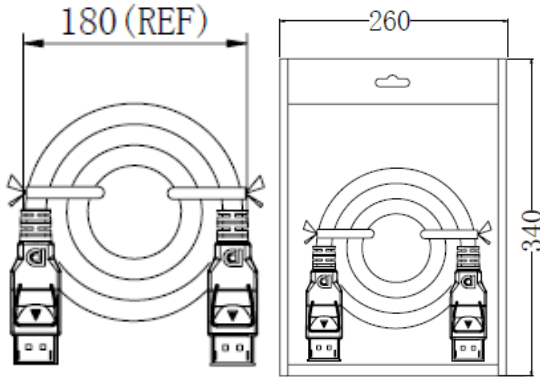

SCP PART#: DP12-5M **UPC : 810070015978**

DESCRIPTION:

5M/16FT - DisplayPort1.2 - HBR2, VESA Certified, 4K2K@60Hz, 21.6Gbps, DP(m) to DP(m), Passive, PVC - Black - 1ea/ Bag

Application

Specifications

No.	Type	Description
①	Plug	DP M iron clad nickel plated terminal gold-plated 15U" with clip groove and tin
②	S/R	PVC Black
③	Plastic cap	Transparent
④	Cable	DP CABLE 26AWG OD8.0. 5M

Structured Cable Products®

Quality Installations Deserve Quality Products

www.spcat5e.com
 sales@scpat5e.com
 Direct: 954-327-5770
 Toll Free: 866-470-5742

SCP PART#: DP12-5M UPC : 810070015978

DESCRIPTION:

5M/16FT - DisplayPort1.2 - HBR2, VESA Certified, 4K2K@60Hz, 21.6Gbps, DP(m) to DP(m), Passive, PVC - Black - 1ea/ Bag

PE chain bag front

PE chain bag back

2PCS baffles :B3B 37*31CM

50PCS/CARTON

K838K 39*33*21CM
 According to actual packing quantity
 Waterproof bag size: 6C*39*33*47CM