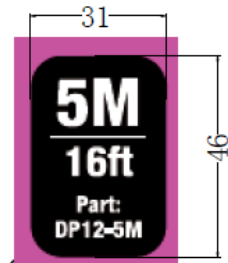

SCP PART#: DP12-5M **UPC : 810070015978**

DESCRIPTION:

5M/16FT - DisplayPort1.2 - HBR2, VESA Certified, 4K2K@60Hz, 21.6Gbps, DP(m) to DP(m), Passive, PVC - Black - 1ea/ Bag

Application

Specifications

No.	Type	Description
①	Plug	DP M iron clad nickel plated terminal gold-plated 15U" with clip groove and tin
②	S/R	PVC Black
③	Plastic cap	Transparent
④	Cable	DP CABLE 26AWG OD8.0. 5M

Structured Cable Products®

Quality Installations Deserve Quality Products

www.spcat5e.com
 sales@scpat5e.com
 Direct: 954-327-5770
 Toll Free: 866-470-5742

SCP PART#: DP12-5M UPC : 810070015978

DESCRIPTION:

5M/16FT - DisplayPort1.2 - HBR2, VESA Certified, 4K2K@60Hz, 21.6Gbps, DP(m) to DP(m), Passive, PVC - Black - 1ea/ Bag

PE chain bag front

PE chain bag back

2PCS baffles :B3B 37*31CM

50PCS/CARTON

K838K 39*33*21CM
 According to actual packing quantity
 Waterproof bag size: 6C*39*33*47CM