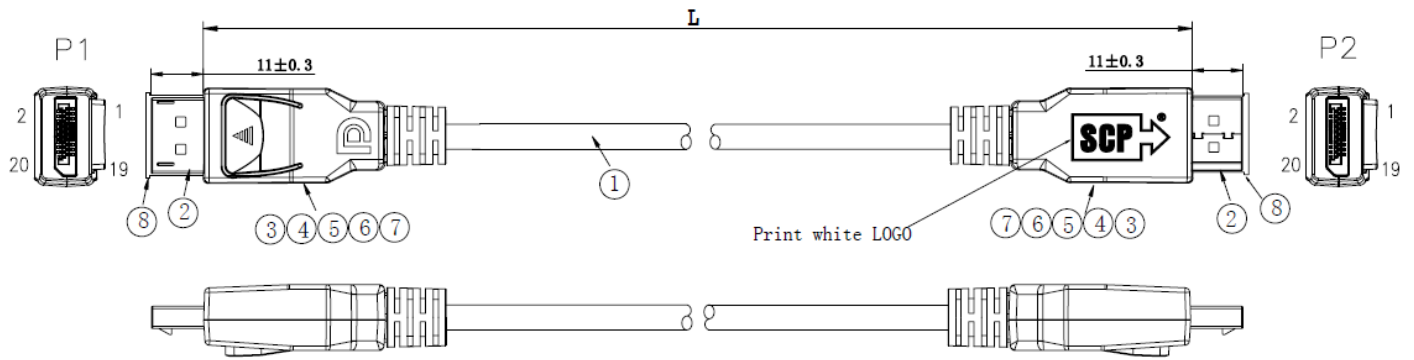

SCP PART#: DP12-5M **UPC : 810070015978**

DESCRIPTION:

5M/16FT - DisplayPort1.2 - HBR2, VESA Certified, 4K2K@60Hz, 21.6Gbps, DP(m) to DP(m), Passive, PVC - Black - 1ea/ Bag

Application

Specifications

No.	Type	Description
①	Plug	DP M iron clad nickel plated terminal gold-plated 15U" with clip groove and tin
②	S/R	PVC Black
③	Plastic cap	Transparent
④	Cable	DP CABLE 26AWG OD8.0. 5M

Structured Cable Products®

Quality Installations Deserve Quality Products

www.spcat5e.com
 sales@scpat5e.com
 Direct: 954-327-5770
 Toll Free: 866-470-5742

SCP PART#: DP12-5M UPC : 810070015978

DESCRIPTION:

5M/16FT - DisplayPort1.2 - HBR2, VESA Certified, 4K2K@60Hz, 21.6Gbps, DP(m) to DP(m), Passive, PVC - Black - 1ea/ Bag

PE chain bag front

PE chain bag back

2PCS baffles :B3B 37*31CM

50PCS/CARTON

K838K 39*33*21CM
 According to actual packing quantity
 Waterproof bag size: 6C*39*33*47CM