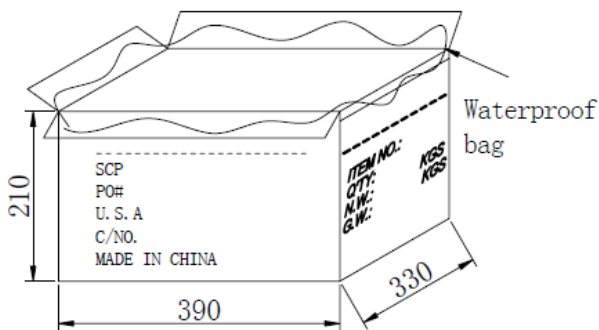

0.5M/1.6FT - DisplayPort1.4 HBR3 8K@60Hz 32.4Gbps, Dynamic HDR, DP(m) to DP(m), Passive, PVC - Black - 1ea/Bag

PE chain bag front

PE chain bag back

2PCS baffles :B3B 37*31CM

K838K 39*33*21CM

200PCS/CARTON