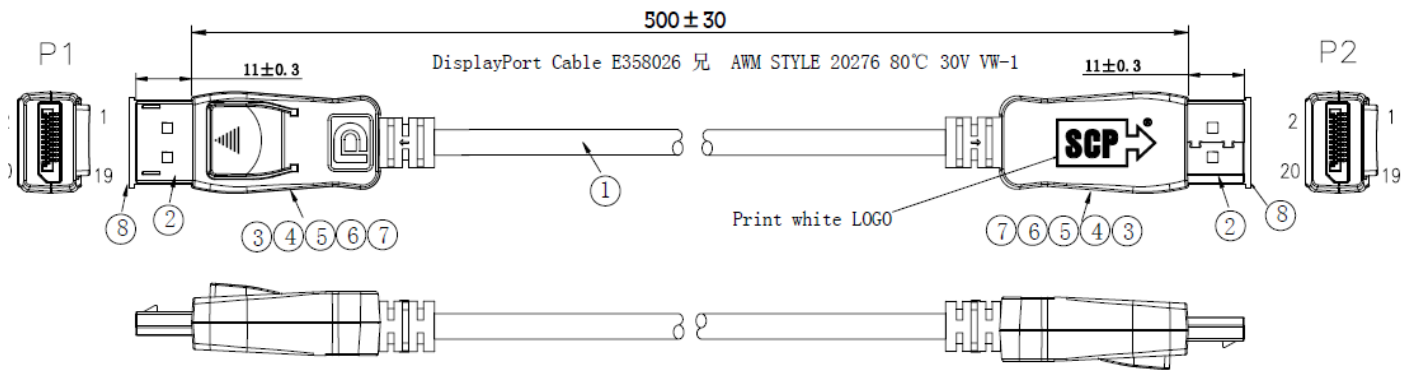

SCP PART#: DP14-0.5M UPC : 810070013868

DESCRIPTION:

0.5M/1.6FT - DisplayPort1.4 HBR3 8K@60Hz 32.4Gbps, Dynamic HDR, DP(m) to DP(m), Passive, PVC - Black - 1ea/Bag

Application

Specifications

No.	Type	Description
①	Plug	DP M iron clad nickel plated terminal gold-plated 15U" with clip groove and tin
②	S/R	PVC Black
③	Plastic cap	Transparent
④	Cable	DP CABLE 30AWG OD6.3

Structured Cable Products®

Quality Installations Deserve Quality Products

www.spcat5e.com
 sales@spcat5e.com
 Direct: 954-327-5770
 Toll Free: 866-470-5742

SCP PART#: DP14-0.5M UPC : 810070013868

DESCRIPTION: