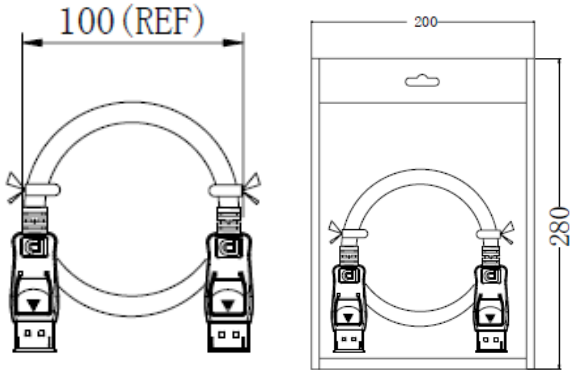

Structured Cable Products®

Quality Installations Deserve Quality Products

www.spcat5e.com
sales@spcat5e.com
Direct: 954-327-5770
Toll Free: 866-470-5742

SCP PART#: DP14-0.5M UPC : 810070013868

DESCRIPTION:

0.5M/1.6FT - DisplayPort1.4 HBR3 8K@60Hz 32.4Gbps, Dynamic HDR, DP(m) to DP(m), Passive, PVC - Black - 1ea/Bag

PE chain bag front