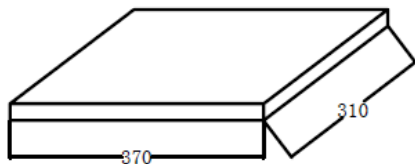

2PCS baffles :B3B 37*31CM