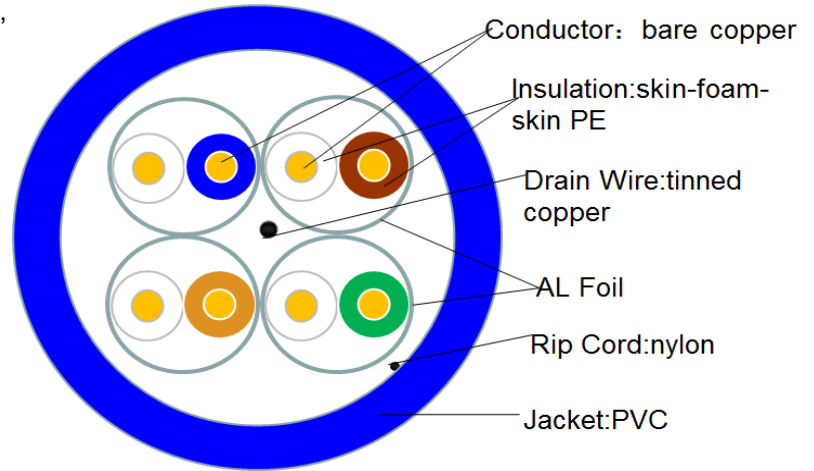

SCP PART#: HNCPROPLUS-6ASH-LSZH-BL-BX

Rev05/21

Description:

HDBaseT Enhanced CAT6A Shielded, 10GBASE-T,
 600 MHz 23 AWG Solid BC, 4PR, U/FTP,
 ANSI/TIA 568.2-D, ISO/IEC 11801 CLASS Ea,
 PoE/PoH IEEE 802.3bt Type 1-4,
 EN50575 Dca-s1,d2,a1 LSZH JKT- BLUE
 1000FT/305M Reel in Box

Regulatory

UL 444, ANSI/TIA 568.2-D and ISO/IEC 11801 Class Ea
 EU RoHS 2011/65 EU Compliant
 EN50575 REACTION TO FIRE: Dca-s1,d2,a1

Application: Lan Cable

Construction Characteristics:

Conductor	Material	Solid Bare Copper
	Size	23AWG X 4P
	Construction	1/0.57+/-0.005mm
Insulation	Material	Skin-foam-skin PE
	Min.Thickness	0.350mm
	AVG.Thickness	0.360mm
	Diameter	1.35+/-0.05mm
	Colors	Light blue/Blue Light orange/Orange Light green/Green Light brown/Brown
Pair screen	Every pair screen	Aluminum Foil
Drain wire	TC	1/0.40+/-0.005
Jacket	Material	PVC
	Min.Thickness	0.54mm
	AVG.Thickness	0.60mm
	Diameter	7.30+/-0.20mm
	Rip Cord	Nylon
	Color	Per request
Bend radius	Min 20D/150mm	