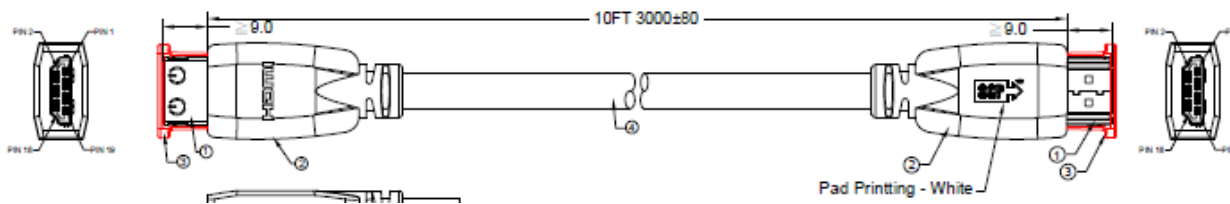

SCP PART#: 990UHD-10

UPC: 817777014150

- ◆ Simultaneous delivery of dual video streams to multiple users on the same screen
- ◆ Support for the wide angle theatrical 21:9 video aspect ratio
- ◆ Exclusive Snug Tite Grip
- ◆ Triple shielded connectors and Triple Shielded cable

Application

Specifications

No.	Type	Description
1	Plug	Gold plated
2	Over mold	Black PVC
3	Plastic cap	Transparent
4	Cable	28AWG OD7.3mm UL CL2 FT4, 10FT

SCP PART#: 990UHD-10

UPC: 817777014150

Packing

- Printed bag