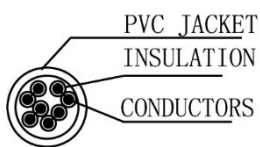

SCP Part Number: C5PC-1-GN

REV.A

Construction

CAT5e Cross section

PIN & OUT

568B

Construction

UTP CAT.5e

Center Conductor:	24AWG stranded bare copper
Construction	7×32AWG
Dia.(in/mm)	0.024/0.60
Insulate	HDPE
Nom. Thickness(in/mm)	0.006/0.17
Insulation Dia.(in/mm)	0.038/0.98
Color Cord	Pair 1: Blue-White/Blue Pair 2: Orange-White/Orange Pair 3: Green-White/Green Pair 4: Brown-White/Brown
Pairs	4
Cabling	4Pairs with skeleton