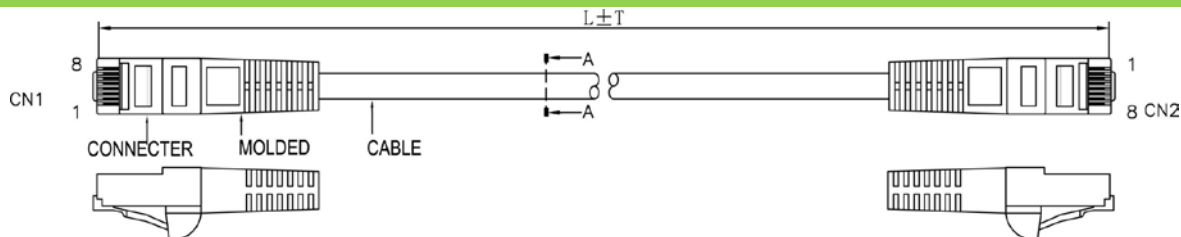

SCP Part Number: C5PC-1-GN

REV.A

Construction

CAT5e Cross section

PIN & OUT

568B

Construction

UTP CAT.5e

Center Conductor:	24AWG stranded bare copper
Construction	7×32AWG
Dia.(in/mm)	0.024/0.60
Insulate	HDPE
Nom. Thickness(in/mm)	0.006/0.17
Insulation Dia.(in/mm)	0.038/0.98
Color Cord	Pair 1: Blue-White/Blue Pair 2: Orange-White/Orange Pair 3: Green-White/Green Pair 4: Brown-White/Brown
Pairs	4
Cabling	4Pairs with skeleton

Jacket	PVC
Nom. Thickness(in/mm)	0.024/0.60
Min. Thickness(in/mm)	0.019/0.48
Cable Dia.(in/mm)	0.209/5.30
Color	Black & Blue & Green & Gray Red & White & Yellow & Orange & Ivory

Printing:
STRUCTURED CABLE PRODUCTS CAT.5E PATCH CABLE
UTP 4PR 24AWG TYPE CM (UL) C(UL) EXXXXXX