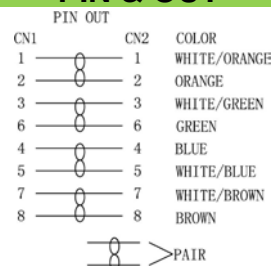

PIN & OUT

568B

Construction

UTP CAT.5e

Center Conductor:	24AWG stranded bare copper
Construction	7×32AWG
Dia.(in/mm)	0.024/0.60
Insulate	HDPE
Nom. Thickness(in/mm)	0.006/0.17
Insulation Dia.(in/mm)	0.038/0.98
Color Cord	Pair 1: Blue-White/Blue Pair 2: Orange-White/Orange Pair 3: Green-White/Green Pair 4: Brown-White/Brown
Pairs	4
Cabling	4Pairs with skeleton

Jacket	PVC
Nom. Thickness(in/mm)	0.024/0.60
Min. Thickness(in/mm)	0.019/0.48
Cable Dia.(in/mm)	0.209/5.30
Color	Black & Blue & Green & Gray Red & White & Yellow & Orange & Ivory

Printing:
STRUCTURED CABLE PRODUCTS CAT.5E PATCH CABLE
UTP 4PR 24AWG TYPE CM (UL) C(UL) EXXXXXX

CONNECTER

Connector	RJ45(8P8C) MALE CAT5e
Insulation	Clear Polyester, UL94V-2
Contacts	Brass, Gold Plated 3u

CAT6 PATCH CABLE

Molded material	PVC
Pin&Out	EIA/TIA 568B (view the Pin&Out)
Length	view packing data

Packing	1pcs/bag view packing data

Performance

Electrical Characteristics:[@68°F.(20°C.)]

Cat.5e CHANNEL TEST (MHz/dB/dB/dB)							
Freq.	NEXT	ATTN	RL	Freq.	NEXT	ATTN	RL
1	60	3	17	20	42	10.2	17
4	53.6	4.5	17	25	40.4	11.4	16
8	48.6	6.3	17	31.3	38.7	12.9	15.1
10	47	7.1	17	62.5	33.6	18.6	12.1
16	43.6	9.1	17	100	30.1	24	10
Conductor DCR (Ω/100m)							≤9.6
Unbalance of Pair DCR (%)							≤5
Dielectric strength between Pairs(kV/min)							≤1
Insulation resistance (MΩ·km)							≥5000
Capacitance (nF/100m)							≤5.6
Dielectric strength between Pairs(kV/min)							≤330
Characteristic impedance (Ω)							100±15
Short or Open of the loop							None

Mechanical Characteristics:

Operating Temperature Range(°C)	-15~75

Packing data

Length (ft)	TOL. (in)	pcs/carton	G.W. (lbs/kgs)	Color
1	1.18	300	18.74/ 8.5	Black
3	1.18	200	23.15/ 10.5	Blue
5	1.97	150	23.15/ 10.5	Green
7	1.97	100	20.5/ 9.3	Gray
10	1.97	70	19.84/ 9	Red
15	1.97	60	23.59/ 10.7	White
25	1.97	50	31.31/ 14.2	Yellow
50	1.97	20	24.91/ 11.3	Orange
100	1.97	16	38.14/ 17.3	Ivory
(m)	(mm)	pcs/carton	(lbs/kgs)	
1	30	300	13.23/ 6	
2	30	90	13.23/ 6	
3	50	70	13.23/ 6	
5	50	40	17.64/ 8	
10	50	25	15.43/ 7	
25	50	12	19.84/ 9