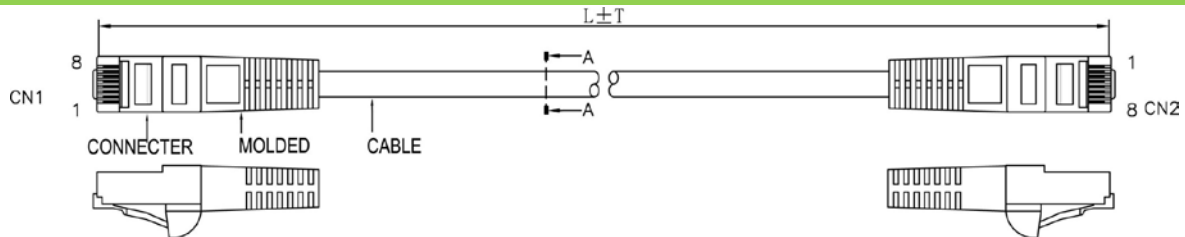

**SCP Part Number: C5PC-1-GY**

REV.A

**Construction**

**CAT5e Cross section**

**PIN & OUT**

**568B**

**Construction**

UTP CAT.5e

<b>Center Conductor:</b>	<b>24AWG stranded bare copper</b>
Construction	7×32AWG
Dia.(in/mm)	0.024/0.60
<b>Insulate</b>	<b>HDPE</b>
Nom. Thickness(in/mm)	0.006/0.17
Insulation Dia.(in/mm)	0.038/0.98
Color Cord	Pair 1: Blue-White/Blue Pair 2: Orange-White/Orange Pair 3: Green-White/Green Pair 4: Brown-White/Brown
Pairs	4
Cabling	4Pairs with skeleton

<b>Jacket</b>	<b>PVC</b>
Nom. Thickness(in/mm)	0.024/0.60
Min. Thickness(in/mm)	0.019/0.48
Cable Dia.(in/mm)	0.209/5.30
Color	Black & Blue & Green & Gray Red & White & Yellow & Orange & Ivory

**Printing:**  
STRUCTURED CABLE PRODUCTS CAT.5E PATCH CABLE  
UTP 4PR 24AWG TYPE CM (UL) C(UL) EXXXXXX