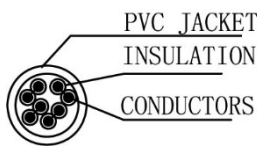

**SCP Part Number: C5PC-1-GY**

REV.A

**Construction**

**CAT5e Cross section**

**PIN & OUT**

**568B**

**Construction**

UTP CAT.5e

<b>Center Conductor:</b>	<b>24AWG stranded bare copper</b>
Construction	7×32AWG
Dia.(in/mm)	0.024/0.60
<b>Insulate</b>	<b>HDPE</b>
Nom. Thickness(in/mm)	0.006/0.17
Insulation Dia.(in/mm)	0.038/0.98
Color Cord	Pair 1: Blue-White/Blue Pair 2: Orange-White/Orange Pair 3: Green-White/Green Pair 4: Brown-White/Brown
Pairs	4
Cabling	4Pairs with skeleton