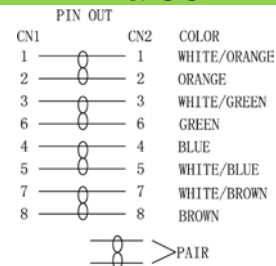

PIN & OUT

568B

Construction

UTP CAT.5e

Center Conductor:	24AWG stranded bare copper
Construction	7×32AWG
Dia.(in/mm)	0.024/0.60
Insulate	HDPE
Nom. Thickness(in/mm)	0.006/0.17
Insulation Dia.(in/mm)	0.038/0.98
Color Cord	Pair 1: Blue-White/Blue Pair 2: Orange-White/Orange Pair 3: Green-White/Green Pair 4: Brown-White/Brown
Pairs	4
Cabling	4Pairs with skeleton

Jacket	PVC
Nom. Thickness(in/mm)	0.024/0.60
Min. Thickness(in/mm)	0.019/0.48
Cable Dia.(in/mm)	0.209/5.30
Color	Black & Blue & Green & Gray Red & White & Yellow & Orange & Ivory

Printing:
STRUCTURED CABLE PRODUCTS CAT.5E PATCH CABLE
UTP 4PR 24AWG TYPE CM (UL) C(UL) EXXXXXX

CONNECTER

Connector	RJ45(8P8C) MALE CAT5e
Insulation	Clear Polyester, UL94V-2
Contacts	Brass, Gold Plated 3u

CAT6 PATCH CABLE

Molded material	PVC
Pin&Out	EIA/TIA 568B (view the Pin&Out)
Length	view packing data

Packing	1pcs/bag view packing data

Performance

Electrical Characteristics:[@68°F.(20°C.)]

Cat.5e CHANNEL TEST (MHz/dB/dB/dB)							
Freq.	NEXT	ATTN	RL	Freq.	NEXT	ATTN	RL
1	60	3	17	20	42	10.2	17
4	53.6	4.5	17	25	40.4	11.4	16
8	48.6	6.3	17	31.3	38.7	12.9	15.1
10	47	7.1	17	62.5	33.6	18.6	12.1
16	43.6	9.1	17	100	30.1	24	10
Conductor DCR (Ω/100m)							≤9.6
Unbalance of Pair DCR (%)							≤5
Dielectric strength between Pairs(kV/min)							≤1
Insulation resistance (MΩ·km)							≥5000
Capacitance (nF/100m)							≤5.6
Dielectric strength between Pairs(kV/min)							≤330
Characteristic impedance (Ω)							100±15
Short or Open of the loop							None

Mechanical Characteristics:

Operating Temperature Range(°C)	-15~75

Packing data

Length (ft)	TOL. (in)	pcs/carton	G.W. (lbs/kgs)	Color
1	1.18	300	18.74/ 8.5	Black
3	1.18	200	23.15/ 10.5	Blue
5	1.97	150	23.15/ 10.5	Green
7	1.97	100	20.5/ 9.3	Gray
10	1.97	70	19.84/ 9	Red
15	1.97	60	23.59/ 10.7	White
25	1.97	50	31.31/ 14.2	Yellow
50	1.97	20	24.91/ 11.3	Orange
100	1.97	16	38.14/ 17.3	Ivory
(m)	(mm)	pcs/carton	(lbs/kgs)	
1	30	300	13.23/ 6	
2	30	90	13.23/ 6	
3	50	70	13.23/ 6	
5	50	40	17.64/ 8	
10	50	25	15.43/ 7	
25	50	12	19.84/ 9