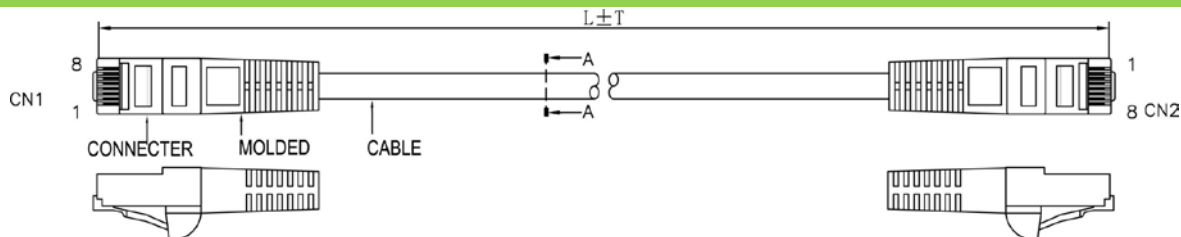

SCP Part Number: C5PC-10-BL

REV.A

Construction

CAT5e Cross section

PIN & OUT

568B

Construction

UTP CAT.5e

Center Conductor:	24AWG stranded bare copper
Construction	7×32AWG
Dia.(in/mm)	0.024/0.60
Insulate	HDPE
Nom. Thickness(in/mm)	0.006/0.17
Insulation Dia.(in/mm)	0.038/0.98
Color Cord	Pair 1: Blue-White/Blue Pair 2: Orange-White/Orange Pair 3: Green-White/Green Pair 4: Brown-White/Brown
Pairs	4
Cabling	4Pairs with skeleton

Jacket	PVC
Nom. Thickness(in/mm)	0.024/0.60
Min. Thickness(in/mm)	0.019/0.48
Cable Dia.(in/mm)	0.209/5.30
Color	Black & Blue & Green & Gray Red & White & Yellow & Orange & Ivory

Printing:
STRUCTURED CABLE PRODUCTS CAT.5E PATCH CABLE
UTP 4PR 24AWG TYPE CM (UL) C(UL) EXXXXXX