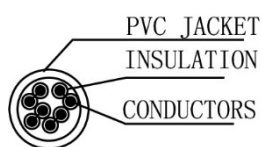

**SCP Part Number: C5PC-10-GN**

REV.A

**Construction**

**CAT5e Cross section**

**PIN & OUT**

**568B**

**Construction**

**UTP CAT.5e**

<b>Center Conductor:</b>	<b>24AWG stranded bare copper</b>
Construction	7×32AWG
Dia.(in/mm)	0.024/0.60
<b>Insulate</b>	<b>HDPE</b>
Nom. Thickness(in/mm)	0.006/0.17
Insulation Dia.(in/mm)	0.038/0.98
Color Cord	Pair 1: Blue-White/Blue Pair 2: Orange-White/Orange Pair 3: Green-White/Green Pair 4: Brown-White/Brown
Pairs	4
Cabling	4Pairs with skeleton
<b>Jacket</b>	<b>PVC</b>
Nom. Thickness(in/mm)	0.024/0.60
Min. Thickness(in/mm)	0.019/0.48
Cable Dia.(in/mm)	0.209/5.30
Color	Black & Blue & Green & Gray Red & White & Yellow & Orange & Ivory