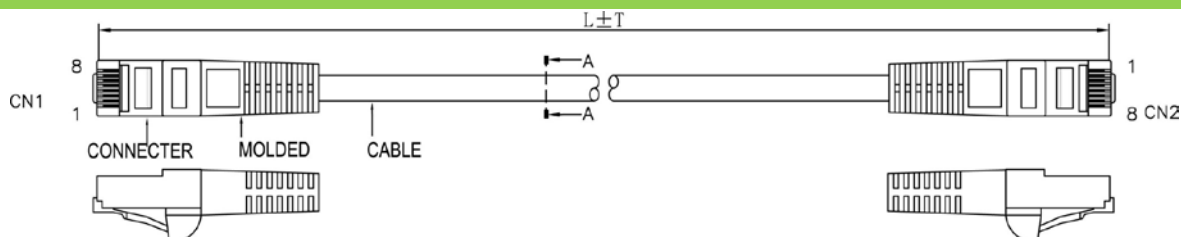

**SCP Part Number: C5PC-10-GN**

REV.A

**Construction**

**CAT5e Cross section**

**PIN & OUT**

**568B**

**Construction**

**UTP CAT.5e**

<b>Center Conductor:</b>	<b>24AWG stranded bare copper</b>
Construction	7×32AWG
Dia.(in/mm)	0.024/0.60
<b>Insulate</b>	<b>HDPE</b>
Nom. Thickness(in/mm)	0.006/0.17
Insulation Dia.(in/mm)	0.038/0.98
Color Cord	Pair 1: Blue-White/Blue Pair 2: Orange-White/Orange Pair 3: Green-White/Green Pair 4: Brown-White/Brown
Pairs	4
Cabling	4Pairs with skeleton
<b>Jacket</b>	<b>PVC</b>
Nom. Thickness(in/mm)	0.024/0.60
Min. Thickness(in/mm)	0.019/0.48
Cable Dia.(in/mm)	0.209/5.30
Color	Black & Blue & Green & Gray Red & White & Yellow & Orange & Ivory

**Printing:**  
STRUCTURED CABLE PRODUCTS CAT.5E PATCH CABLE  
UTP 4PR 24AWG TYPE CM (UL) C(UL) EXXXXXX

**CONNECTER**

<b>Connector</b>	<b>RJ45(8P8C) MALE CAT5e</b>
Insulation	Clear Polyester, UL94V-2
Contacts	Brass, Gold Plated 3u