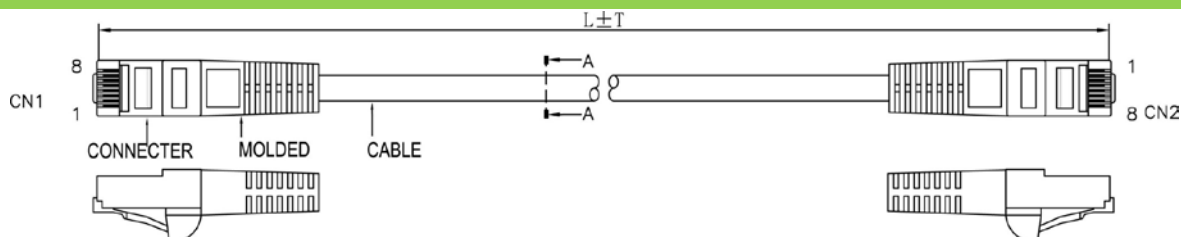

SCP Part Number: C5PC-100-BL

REV.A

Construction

CAT5e Cross section

PIN & OUT

568B

Construction

UTP CAT.5e

Center Conductor:	24AWG stranded bare copper
Construction	7×32AWG
Dia.(in/mm)	0.024/0.60
Insulate	HDPE
Nom. Thickness(in/mm)	0.006/0.17
Insulation Dia.(in/mm)	0.038/0.98
Color Cord	Pair 1: Blue-White/Blue Pair 2: Orange-White/Orange Pair 3: Green-White/Green Pair 4: Brown-White/Brown
Pairs	4
Cabling	4Pairs with skeleton

Jacket	PVC
Nom. Thickness(in/mm)	0.024/0.60
Min. Thickness(in/mm)	0.019/0.48
Cable Dia.(in/mm)	0.209/5.30
Color	Black & Blue & Green & Gray Red & White & Yellow & Orange & Ivory

Printing:
STRUCTURED CABLE PRODUCTS CAT.5E PATCH CABLE
UTP 4PR 24AWG TYPE CM (UL) C(UL) EXXXXXX