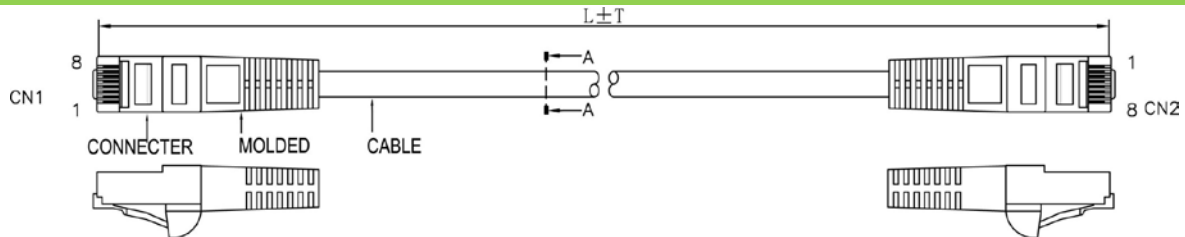

**SCP Part Number: C5PC-100-YL**

REV.A

**Construction**

**CAT5e Cross section**

**PIN & OUT**

**568B**

**Construction**

**UTP CAT.5e**

<b>Center Conductor:</b>	<b>24AWG stranded bare copper</b>
Construction	7×32AWG
Dia.(in/mm)	0.024/0.60
<b>Insulate</b>	<b>HDPE</b>
Nom. Thickness(in/mm)	0.006/0.17
Insulation Dia.(in/mm)	0.038/0.98
Color Cord	Pair 1: Blue-White/Blue Pair 2: Orange-White/Orange Pair 3: Green-White/Green Pair 4: Brown-White/Brown
Pairs	4
Cabling	4Pairs with skeleton

<b>Jacket</b>	<b>PVC</b>
Nom. Thickness(in/mm)	0.024/0.60
Min. Thickness(in/mm)	0.019/0.48
Cable Dia.(in/mm)	0.209/5.30
Color	Black & Blue & Green & Gray Red & White & Yellow & Orange & Ivory

**Printing:**  
STRUCTURED CABLE PRODUCTS CAT.5E PATCH CABLE  
UTP 4PR 24AWG TYPE CM (UL) C(UL) EXXXXXX

**CONNECTER**

<b>Connector</b>	<b>RJ45(8P8C) MALE CAT5e</b>
Insulation	Clear Polyester, UL94V-2
Contacts	Brass, Gold Plated 3u

**CAT6 PATCH CABLE**

Molded material	PVC
Pin&Out	EIA/TIA 568B (view the Pin&Out)
Length	view packing data