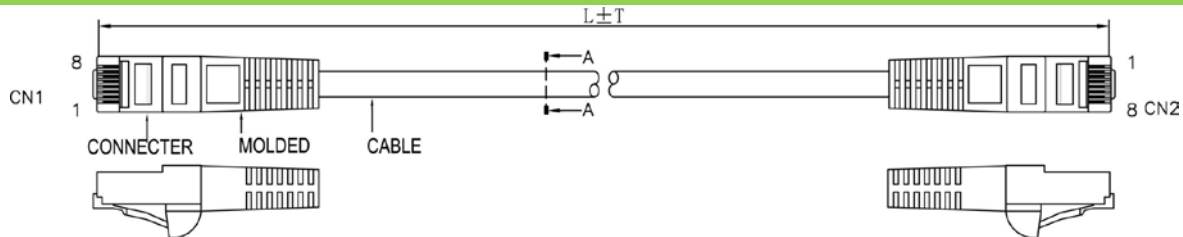

SCP Part Number: C5PC-15-GY

REV.A

Construction

CAT5e Cross section

PIN & OUT

568B

Construction

UTP CAT.5e

Center Conductor:	24AWG stranded bare copper
Construction	7×32AWG
Dia.(in/mm)	0.024/0.60
Insulate	HDPE
Nom. Thickness(in/mm)	0.006/0.17
Insulation Dia.(in/mm)	0.038/0.98
Color Cord	Pair 1: Blue-White/Blue Pair 2: Orange-White/Orange Pair 3: Green-White/Green Pair 4: Brown-White/Brown
Pairs	4
Cabling	4Pairs with skeleton

Jacket	PVC
Nom. Thickness(in/mm)	0.024/0.60
Min. Thickness(in/mm)	0.019/0.48
Cable Dia.(in/mm)	0.209/5.30
Color	Black & Blue & Green & Gray Red & White & Yellow & Orange & Ivory

Printing:
STRUCTURED CABLE PRODUCTS CAT.5E PATCH CABLE
UTP 4PR 24AWG TYPE CM (UL) C(UL) EXXXXXX