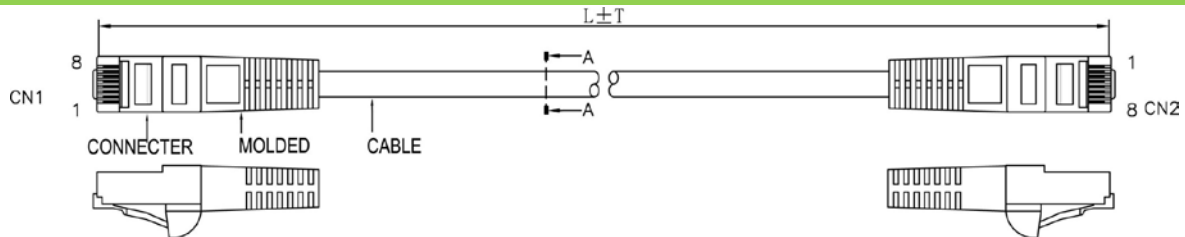

SCP Part Number: C5PC-15-RD

REV.A

Construction

CAT5e Cross section

PIN & OUT

568B

Construction

UTP CAT.5e

Center Conductor:	24AWG stranded bare copper
Construction	7×32AWG
Dia.(in/mm)	0.024/0.60
Insulate	HDPE
Nom. Thickness(in/mm)	0.006/0.17
Insulation Dia.(in/mm)	0.038/0.98
Color Cord	Pair 1: Blue-White/Blue Pair 2: Orange-White/Orange Pair 3: Green-White/Green Pair 4: Brown-White/Brown
Pairs	4
Cabling	4Pairs with skeleton

Jacket	PVC
Nom. Thickness(in/mm)	0.024/0.60
Min. Thickness(in/mm)	0.019/0.48
Cable Dia.(in/mm)	0.209/5.30
Color	Black & Blue & Green & Gray Red & White & Yellow & Orange & Ivory

Printing:
STRUCTURED CABLE PRODUCTS CAT.5E PATCH CABLE
UTP 4PR 24AWG TYPE CM (UL) C(UL) EXXXXXX

CONNECTER

Connector	RJ45(8P8C) MALE CAT5e
Insulation	Clear Polyester, UL94V-2
Contacts	Brass, Gold Plated 3u

CAT6 PATCH CABLE

Molded material	PVC
Pin&Out	EIA/TIA 568B (view the Pin&Out)
Length	view packing data