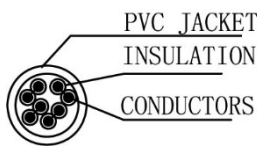

SCP Part Number: C5PC-15-RD

REV.A

Construction

CAT5e Cross section

PIN & OUT

568B

Construction

UTP CAT.5e

Center Conductor:	24AWG stranded bare copper
Construction	7×32AWG
Dia.(in/mm)	0.024/0.60
Insulate	HDPE
Nom. Thickness(in/mm)	0.006/0.17
Insulation Dia.(in/mm)	0.038/0.98
Color Cord	Pair 1: Blue-White/Blue Pair 2: Orange-White/Orange Pair 3: Green-White/Green Pair 4: Brown-White/Brown
Pairs	4
Cabling	4Pairs with skeleton