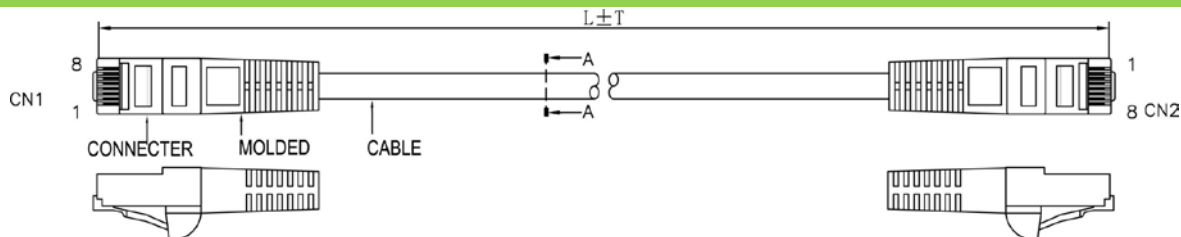

SCP Part Number: C5PC-15-YL

REV.A

Construction

CAT5e Cross section

PIN & OUT

568B

Construction

UTP CAT.5e

Center Conductor:	24AWG stranded bare copper
Construction	7×32AWG
Dia.(in/mm)	0.024/0.60
Insulate	HDPE
Nom. Thickness(in/mm)	0.006/0.17
Insulation Dia.(in/mm)	0.038/0.98
Color Cord	Pair 1: Blue-White/Blue Pair 2: Orange-White/Orange Pair 3: Green-White/Green Pair 4: Brown-White/Brown
Pairs	4
Cabling	4Pairs with skeleton
Jacket	PVC
Nom. Thickness(in/mm)	0.024/0.60
Min. Thickness(in/mm)	0.019/0.48
Cable Dia.(in/mm)	0.209/5.30
Color	Black & Blue & Green & Gray Red & White & Yellow & Orange & Ivory

Printing:
STRUCTURED CABLE PRODUCTS CAT.5E PATCH CABLE
UTP 4PR 24AWG TYPE CM (UL) C(UL) EXXXXXX

CONNECTER

Connector	RJ45(8P8C) MALE CAT5e
Insulation	Clear Polyester, UL94V-2
Contacts	Brass, Gold Plated 3u

CAT6 PATCH CABLE

Molded material	PVC
Pin&Out	EIA/TIA 568B (view the Pin&Out)
Length	view packing data

Packing	1pcs/bag view packing data
----------------	-------------------------------

Performance

Electrical Characteristics:[@68°F.(20°C.)]