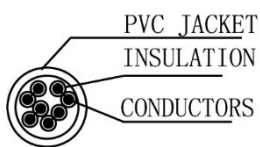

SCP Part Number: C5PC-15-YL

REV.A

Construction

CAT5e Cross section

PIN & OUT

568B

Construction

UTP CAT.5e

Center Conductor:	24AWG stranded bare copper
Construction	7×32AWG
Dia.(in/mm)	0.024/0.60
Insulate	HDPE
Nom. Thickness(in/mm)	0.006/0.17
Insulation Dia.(in/mm)	0.038/0.98
Color Cord	Pair 1: Blue-White/Blue Pair 2: Orange-White/Orange Pair 3: Green-White/Green Pair 4: Brown-White/Brown
Pairs	4
Cabling	4Pairs with skeleton
Jacket	PVC
Nom. Thickness(in/mm)	0.024/0.60
Min. Thickness(in/mm)	0.019/0.48
Cable Dia.(in/mm)	0.209/5.30
Color	Black & Blue & Green & Gray Red & White & Yellow & Orange & Ivory