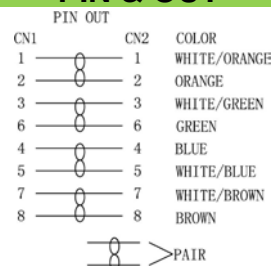

PIN & OUT

568B

Construction

UTP CAT.5e

Center Conductor:	24AWG stranded bare copper
Construction	7×32AWG
Dia.(in/mm)	0.024/0.60
Insulate	HDPE
Nom. Thickness(in/mm)	0.006/0.17
Insulation Dia.(in/mm)	0.038/0.98
Color Cord	Pair 1: Blue-White/Blue Pair 2: Orange-White/Orange Pair 3: Green-White/Green Pair 4: Brown-White/Brown
Pairs	4
Cabling	4Pairs with skeleton
Jacket	PVC
Nom. Thickness(in/mm)	0.024/0.60
Min. Thickness(in/mm)	0.019/0.48
Cable Dia.(in/mm)	0.209/5.30
Color	Black & Blue & Green & Gray Red & White & Yellow & Orange & Ivory

Printing:
STRUCTURED CABLE PRODUCTS CAT.5E PATCH CABLE
UTP 4PR 24AWG TYPE CM (UL) C(UL) EXXXXXX

CONNECTER

Connector	RJ45(8P8C) MALE CAT5e
Insulation	Clear Polyester, UL94V-2
Contacts	Brass, Gold Plated 3u

CAT6 PATCH CABLE

Molded material	PVC
Pin&Out	EIA/TIA 568B (view the Pin&Out)
Length	view packing data

Packing	1pcs/bag view packing data

Performance

Electrical Characteristics:[@68°F.(20°C.)]

Cat.5e CHANNEL TEST (MHz/dB/dB/dB)							
Freq.	NEXT	ATTN	RL	Freq.	NEXT	ATTN	RL
1	60	3	17	20	42	10.2	17
4	53.6	4.5	17	25	40.4	11.4	16
8	48.6	6.3	17	31.3	38.7	12.9	15.1
10	47	7.1	17	62.5	33.6	18.6	12.1
16	43.6	9.1	17	100	30.1	24	10
Conductor DCR (Ω/100m)							≤9.6
Unbalance of Pair DCR (%)							≤5
Dielectric strength between Pairs(kV/min)							≤1
Insulation resistance (MΩ·km)							≥5000
Capacitance (nF/100m)							≤5.6
Dielectric strength between Pairs(kV/min)							≤330
Characteristic impedance (Ω)							100±15
Short or Open of the loop							None

Mechanical Characteristics:

Operating Temperature Range(°C)	-15~75

Packing data

Length (ft)	TOL. (in)	pcs/carton	G.W. (lbs/kgs)	Color
1	1.18	300	18.74/ 8.5	Black
3	1.18	200	23.15/ 10.5	Blue
5	1.97	150	23.15/ 10.5	Green
7	1.97	100	20.5/ 9.3	Gray
10	1.97	70	19.84/ 9	Red
15	1.97	60	23.59/ 10.7	White
25	1.97	50	31.31/ 14.2	Yellow
50	1.97	20	24.91/ 11.3	Orange
100	1.97	16	38.14/ 17.3	Ivory
(m)	(mm)	pcs/carton	(lbs/kgs)	
1	30	300	13.23/ 6	
2	30	90	13.23/ 6	
3	50	70	13.23/ 6	
5	50	40	17.64/ 8	
10	50	25	15.43/ 7	
25	50	12	19.84/ 9