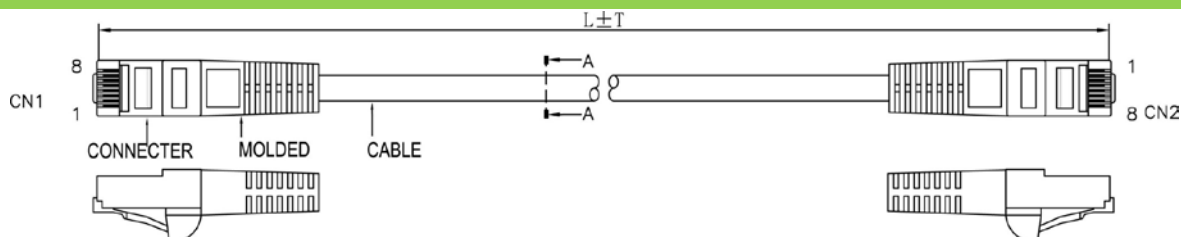

**SCP Part Number: C5PC-25-GN**

REV.A

**Construction**

**CAT5e Cross section**

**PIN & OUT**

**568B**

**Construction**

UTP CAT.5e

<b>Center Conductor:</b>	<b>24AWG stranded bare copper</b>
Construction	7×32AWG
Dia.(in/mm)	0.024/0.60
<b>Insulate</b>	<b>HDPE</b>
Nom. Thickness(in/mm)	0.006/0.17
Insulation Dia.(in/mm)	0.038/0.98
Color Cord	Pair 1: Blue-White/Blue Pair 2: Orange-White/Orange Pair 3: Green-White/Green Pair 4: Brown-White/Brown
Pairs	4
Cabling	4Pairs with skeleton

<b>Jacket</b>	<b>PVC</b>
Nom. Thickness(in/mm)	0.024/0.60
Min. Thickness(in/mm)	0.019/0.48
Cable Dia.(in/mm)	0.209/5.30
Color	Black & Blue & Green & Gray Red & White & Yellow & Orange & Ivory

**Printing:**  
STRUCTURED CABLE PRODUCTS CAT.5E PATCH CABLE  
UTP 4PR 24AWG TYPE CM (UL) C(UL) EXXXXXX