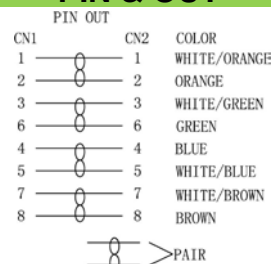

PIN & OUT

568B

Construction

UTP CAT.5e

Center Conductor:	24AWG stranded bare copper
Construction	7×32AWG
Dia.(in/mm)	0.024/0.60
Insulate	HDPE
Nom. Thickness(in/mm)	0.006/0.17
Insulation Dia.(in/mm)	0.038/0.98
Color Cord	Pair 1: Blue-White/Blue Pair 2: Orange-White/Orange Pair 3: Green-White/Green Pair 4: Brown-White/Brown
Pairs	4
Cabling	4Pairs with skeleton

Jacket	PVC
Nom. Thickness(in/mm)	0.024/0.60
Min. Thickness(in/mm)	0.019/0.48
Cable Dia.(in/mm)	0.209/5.30
Color	Black & Blue & Green & Gray Red & White & Yellow & Orange & Ivory

Printing:
STRUCTURED CABLE PRODUCTS CAT.5E PATCH CABLE
UTP 4PR 24AWG TYPE CM (UL) C(UL) EXXXXXX

CONNECTER

Connector	RJ45(8P8C) MALE CAT5e
Insulation	Clear Polyester, UL94V-2
Contacts	Brass, Gold Plated 3u

CAT6 PATCH CABLE

Molded material	PVC
Pin&Out	EIA/TIA 568B (view the Pin&Out)
Length	view packing data

Packing	1pcs/bag view packing data

Performance

Electrical Characteristics:[@68°F.(20°C.)]

Cat.5e CHANNEL TEST (MHz/dB/dB/dB)							
Freq.	NEXT	ATTN	RL	Freq.	NEXT	ATTN	RL
1	60	3	17	20	42	10.2	17
4	53.6	4.5	17	25	40.4	11.4	16
8	48.6	6.3	17	31.3	38.7	12.9	15.1
10	47	7.1	17	62.5	33.6	18.6	12.1
16	43.6	9.1	17	100	30.1	24	10
Conductor DCR (Ω/100m)							≤9.6
Unbalance of Pair DCR (%)							≤5
Dielectric strength between Pairs(kV/min)							≤1
Insulation resistance (MΩ·km)							≥5000
Capacitance (nF/100m)							≤5.6
Dielectric strength between Pairs(kV/min)							≤330
Characteristic impedance (Ω)							100±15
Short or Open of the loop							None

Mechanical Characteristics:

Operating Temperature Range(°C)	-15~75

Packing data

Length (ft)	TOL. (in)	pcs/carton	G.W. (lbs/kgs)	Color
1	1.18	300	18.74/ 8.5	Black
3	1.18	200	23.15/ 10.5	Blue
5	1.97	150	23.15/ 10.5	Green
7	1.97	100	20.5/ 9.3	Gray
10	1.97	70	19.84/ 9	Red
15	1.97	60	23.59/ 10.7	White
25	1.97	50	31.31/ 14.2	Yellow
50	1.97	20	24.91/ 11.3	Orange
100	1.97	16	38.14/ 17.3	Ivory
(m)	(mm)	pcs/carton	(lbs/kgs)	
1	30	300	13.23/ 6	
2	30	90	13.23/ 6	
3	50	70	13.23/ 6	
5	50	40	17.64/ 8	
10	50	25	15.43/ 7	
25	50	12	19.84/ 9