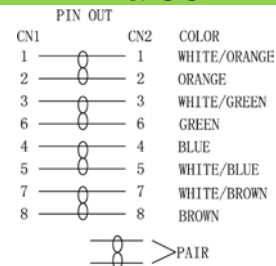

PIN & OUT

568B

Construction

UTP CAT.5e

Center Conductor:	24AWG stranded bare copper
Construction	7×32AWG
Dia.(in/mm)	0.024/0.60
Insulate	HDPE
Nom. Thickness(in/mm)	0.006/0.17
Insulation Dia.(in/mm)	0.038/0.98
Color Cord	Pair 1: Blue-White/Blue Pair 2: Orange-White/Orange Pair 3: Green-White/Green Pair 4: Brown-White/Brown
Pairs	4
Cabling	4Pairs with skeleton
Jacket	PVC
Nom. Thickness(in/mm)	0.024/0.60
Min. Thickness(in/mm)	0.019/0.48
Cable Dia.(in/mm)	0.209/5.30
Color	Black & Blue & Green & Gray Red & White & Yellow & Orange & Ivory

Printing:

STRUCTURED CABLE PRODUCTS CAT.5E PATCH CABLE
UTP 4PR 24AWG TYPE CM (UL) C(UL) EXXXXXX

CONNECTER

Connector	RJ45(8P8C) MALE CAT5e
Insulation	Clear Polyester, UL94V-2
Contacts	Brass, Gold Plated 3u

CAT6 PATCH CABLE

Molded material	PVC
Pin&Out	EIA/TIA 568B (view the Pin&Out)
Length	view packing data

Packing

1pcs/bag
view packing data

Performance

Electrical Characteristics:[@68°F.(20°C.)]

Cat.5e CHANNEL TEST (MHz/dB/dB/dB)

Freq.	NEXT	ATTN	RL	Freq.	NEXT	ATTN	RL
1	60	3	17	20	42	10.2	17
4	53.6	4.5	17	25	40.4	11.4	16
8	48.6	6.3	17	31.3	38.7	12.9	15.1
10	47	7.1	17	62.5	33.6	18.6	12.1
16	43.6	9.1	17	100	30.1	24	10

Conductor DCR (Ω/100m)	≤9.6
Unbalance of Pair DCR (%)	≤5
Dielectric strength between Pairs(kV/min)	≤1
Insulation resistance (MΩ·km)	≥5000
Capacitance (nF/100m)	≤5.6
Dielectric strength between Pairs(kV/min)	≤330
Characteristic impedance (Ω)	100±15
Short or Open of the loop	None

Mechanical Characteristics:

Operating Temperature Range(°C)	-15~75

Packing data

Length (ft)	TOL. (in)	pcs/carton	G.W. (lbs/kgs)	Color
1	1.18	300	18.74/ 8.5	Black
3	1.18	200	23.15/ 10.5	Blue
5	1.97	150	23.15/ 10.5	Green
7	1.97	100	20.5/ 9.3	Gray
10	1.97	70	19.84/ 9	Red
15	1.97	60	23.59/ 10.7	White
25	1.97	50	31.31/ 14.2	Yellow
50	1.97	20	24.91/ 11.3	Orange
100	1.97	16	38.14/ 17.3	Ivory
(m)	(mm)	pcs/carton	(lbs/kgs)	
1	30	300	13.23/ 6	
2	30	90	13.23/ 6	
3	50	70	13.23/ 6	
5	50	40	17.64/ 8	
10	50	25	15.43/ 7	
25	50	12	19.84/ 9