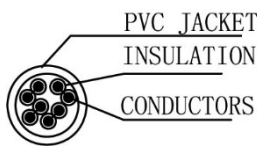

SCP Part Number: C5PC-25-YL

REV.A

Construction

CAT5e Cross section

PIN & OUT

568B

Construction

UTP CAT.5e

Center Conductor:	24AWG stranded bare copper
Construction	7×32AWG
Dia.(in/mm)	0.024/0.60
Insulate	HDPE
Nom. Thickness(in/mm)	0.006/0.17
Insulation Dia.(in/mm)	0.038/0.98
Color Cord	Pair 1: Blue-White/Blue Pair 2: Orange-White/Orange Pair 3: Green-White/Green Pair 4: Brown-White/Brown
Pairs	4
Cabling	4Pairs with skeleton
Jacket	PVC
Nom. Thickness(in/mm)	0.024/0.60
Min. Thickness(in/mm)	0.019/0.48
Cable Dia.(in/mm)	0.209/5.30
Color	Black & Blue & Green & Gray Red & White & Yellow & Orange & Ivory