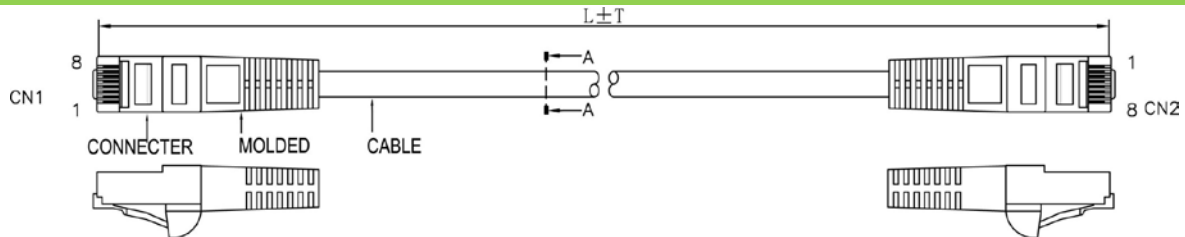

SCP Part Number: C5PC-25-YL

REV.A

Construction

CAT5e Cross section

PIN & OUT

568B

Construction

UTP CAT.5e

Center Conductor:	24AWG stranded bare copper
Construction	7×32AWG
Dia.(in/mm)	0.024/0.60
Insulate	HDPE
Nom. Thickness(in/mm)	0.006/0.17
Insulation Dia.(in/mm)	0.038/0.98
Color Cord	Pair 1: Blue-White/Blue Pair 2: Orange-White/Orange Pair 3: Green-White/Green Pair 4: Brown-White/Brown
Pairs	4
Cabling	4Pairs with skeleton
Jacket	PVC
Nom. Thickness(in/mm)	0.024/0.60
Min. Thickness(in/mm)	0.019/0.48
Cable Dia.(in/mm)	0.209/5.30
Color	Black & Blue & Green & Gray Red & White & Yellow & Orange & Ivory

Printing:

STRUCTURED CABLE PRODUCTS CAT.5E PATCH CABLE
UTP 4PR 24AWG TYPE CM (UL) C(UL) EXXXXXX

CONNECTER

Connector	RJ45(8P8C) MALE CAT5e
Insulation	Clear Polyester, UL94V-2
Contacts	Brass, Gold Plated 3u

CAT6 PATCH CABLE

Molded material	PVC
Pin&Out	EIA/TIA 568B (view the Pin&Out)
Length	view packing data

Packing

1pcs/bag
view packing data

Performance

Electrical Characteristics:[@68°F.(20°C.)]

Cat.5e CHANNEL TEST (MHz/dB/dB/dB)