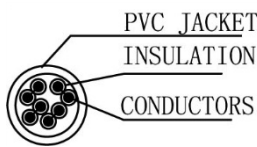

SCP Part Number: C5PC-25M-BK

REV.A

Construction

CAT5e Cross section

PIN & OUT

568B

Construction

UTP CAT.5e

Center Conductor:	24AWG stranded bare copper
Construction	7×32AWG
Dia.(in/mm)	0.024/0.60
Insulate	HDPE
Nom. Thickness(in/mm)	0.006/0.17
Insulation Dia.(in/mm)	0.038/0.98
Color Cord	Pair 1: Blue-White/Blue Pair 2: Orange-White/Orange Pair 3: Green-White/Green Pair 4: Brown-White/Brown
Pairs	4
Cabling	4Pairs with skeleton