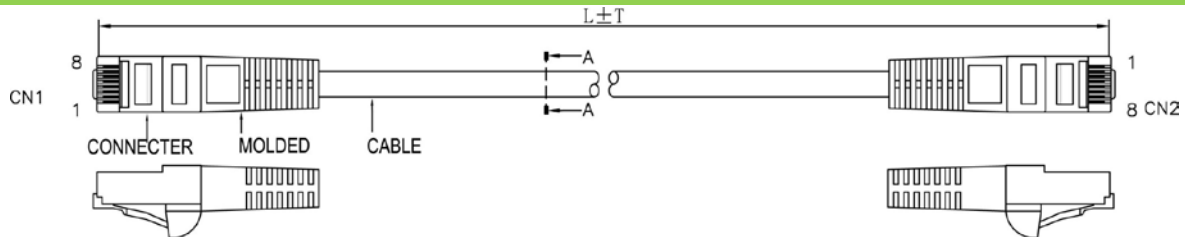

SCP Part Number: C5PC-25M-BK

REV.A

Construction

CAT5e Cross section

PIN & OUT

568B

Construction

UTP CAT.5e

Center Conductor:	24AWG stranded bare copper
Construction	7×32AWG
Dia.(in/mm)	0.024/0.60
Insulate	HDPE
Nom. Thickness(in/mm)	0.006/0.17
Insulation Dia.(in/mm)	0.038/0.98
Color Cord	Pair 1: Blue-White/Blue Pair 2: Orange-White/Orange Pair 3: Green-White/Green Pair 4: Brown-White/Brown
Pairs	4
Cabling	4Pairs with skeleton

Jacket	PVC
Nom. Thickness(in/mm)	0.024/0.60
Min. Thickness(in/mm)	0.019/0.48
Cable Dia.(in/mm)	0.209/5.30
Color	Black & Blue & Green & Gray Red & White & Yellow & Orange & Ivory

Printing:
STRUCTURED CABLE PRODUCTS CAT.5E PATCH CABLE
UTP 4PR 24AWG TYPE CM (UL) C(UL) EXXXXXX

CONNECTER

Connector	RJ45(8P8C) MALE CAT5e
Insulation	Clear Polyester, UL94V-2
Contacts	Brass, Gold Plated 3u

CAT6 PATCH CABLE

Molded material	PVC
Pin&Out	EIA/TIA 568B (view the Pin&Out)
Length	view packing data