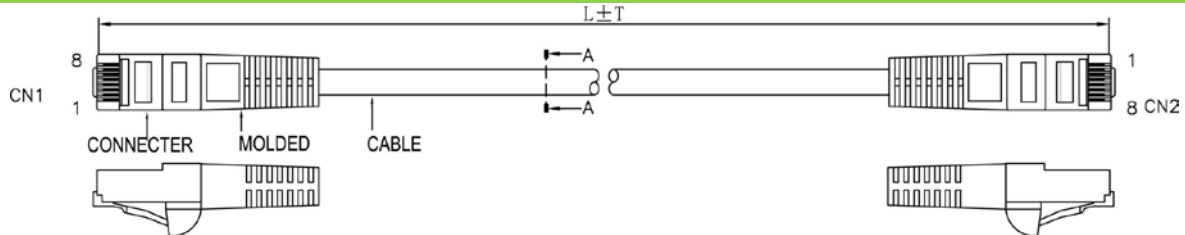

SCP Part Number: C5PC-25M-YL

REV.A

Construction

CAT5e Cross section

PIN & OUT

568B

Construction

UTP CAT.5e

Center Conductor:	24AWG stranded bare copper
Construction	7×32AWG
Dia.(in/mm)	0.024/0.60
Insulate	HDPE
Nom. Thickness(in/mm)	0.006/0.17
Insulation Dia.(in/mm)	0.038/0.98
Color Cord	Pair 1: Blue-White/Blue Pair 2: Orange-White/Orange Pair 3: Green-White/Green Pair 4: Brown-White/Brown
Pairs	4
Cabling	4Pairs with skeleton

Jacket	PVC
Nom. Thickness(in/mm)	0.024/0.60
Min. Thickness(in/mm)	0.019/0.48
Cable Dia.(in/mm)	0.209/5.30
Color	Black & Blue & Green & Gray Red & White & Yellow & Orange & Ivory

Printing:
STRUCTURED CABLE PRODUCTS CAT.5E PATCH CABLE
UTP 4PR 24AWG TYPE CM (UL) C(UL) EXXXXXX

CONNECTER

Connector	RJ45(8P8C) MALE CAT5e
Insulation	Clear Polyester, UL94V-2
Contacts	Brass, Gold Plated 3u

CAT6 PATCH CABLE

Molded material	PVC
Pin&Out	EIA/TIA 568B (view the Pin&Out)
Length	view packing data