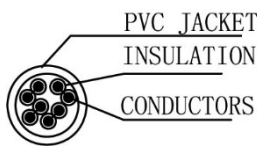

SCP Part Number: C5PC-3-RD

REV.A

Construction

CAT5e Cross section

PIN & OUT

568B

Construction

UTP CAT.5e

Center Conductor:	24AWG stranded bare copper
Construction	7×32AWG
Dia.(in/mm)	0.024/0.60
Insulate	HDPE
Nom. Thickness(in/mm)	0.006/0.17
Insulation Dia.(in/mm)	0.038/0.98
Color Cord	Pair 1: Blue-White/Blue Pair 2: Orange-White/Orange Pair 3: Green-White/Green Pair 4: Brown-White/Brown
Pairs	4
Cabling	4Pairs with skeleton