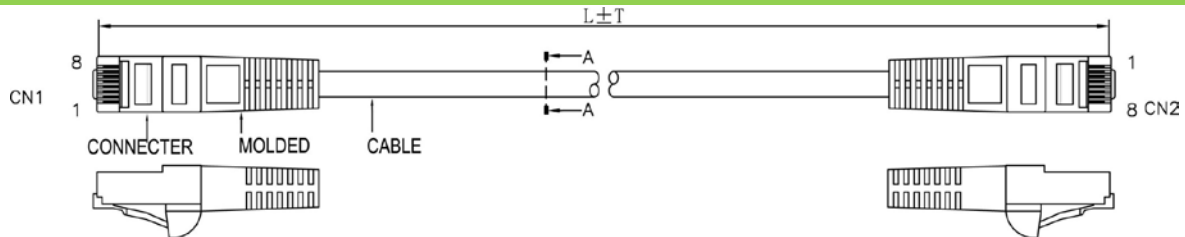

SCP Part Number: C5PC-3-RD

REV.A

Construction

CAT5e Cross section

PIN & OUT

568B

Construction

UTP CAT.5e

Center Conductor:	24AWG stranded bare copper
Construction	7×32AWG
Dia.(in/mm)	0.024/0.60
Insulate	HDPE
Nom. Thickness(in/mm)	0.006/0.17
Insulation Dia.(in/mm)	0.038/0.98
Color Cord	Pair 1: Blue-White/Blue Pair 2: Orange-White/Orange Pair 3: Green-White/Green Pair 4: Brown-White/Brown
Pairs	4
Cabling	4Pairs with skeleton

Jacket	PVC
Nom. Thickness(in/mm)	0.024/0.60
Min. Thickness(in/mm)	0.019/0.48
Cable Dia.(in/mm)	0.209/5.30
Color	Black & Blue & Green & Gray Red & White & Yellow & Orange & Ivory

Printing:
STRUCTURED CABLE PRODUCTS CAT.5E PATCH CABLE
UTP 4PR 24AWG TYPE CM (UL) C(UL) EXXXXXX