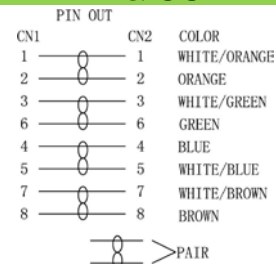

**SCP Part Number: C5PC-3-WT**

REV.A

**Construction**

**CAT5e Cross section**

**PIN & OUT**

**568B**

**Construction**

**UTP CAT.5e**

<b>Center Conductor:</b>	<b>24AWG stranded bare copper</b>
Construction	7×32AWG
Dia.(in/mm)	0.024/0.60
<b>Insulate</b>	<b>HDPE</b>
Nom. Thickness(in/mm)	0.006/0.17
Insulation Dia.(in/mm)	0.038/0.98
Color Cord	Pair 1: Blue-White/Blue Pair 2: Orange-White/Orange Pair 3: Green-White/Green Pair 4: Brown-White/Brown
Pairs	4
Cabling	4Pairs with skeleton
<b>Jacket</b>	<b>PVC</b>
Nom. Thickness(in/mm)	0.024/0.60
Min. Thickness(in/mm)	0.019/0.48
Cable Dia.(in/mm)	0.209/5.30
Color	Black & Blue & Green & Gray Red & White & Yellow & Orange & Ivory
<b>Printing:</b>	STRUCTURED CABLE PRODUCTS CAT.5E PATCH CABLE UTP 4PR 24AWG TYPE CM (UL) C(UL) EXXXXXX