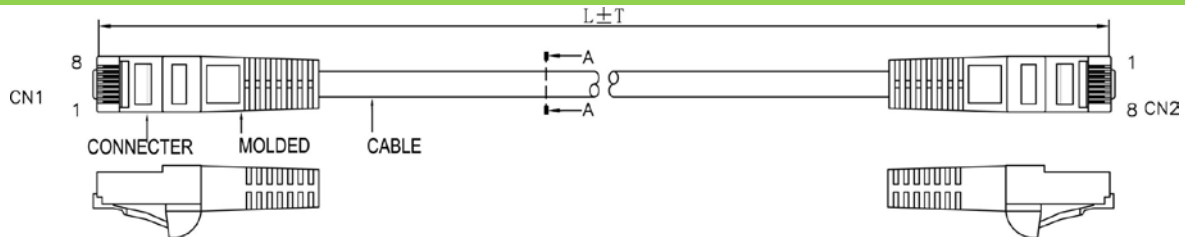

**SCP Part Number: C5PC-3-WT**

REV.A

**Construction**

**CAT5e Cross section**

**PIN & OUT**

**568B**

**Construction**

**UTP CAT.5e**

<b>Center Conductor:</b>	<b>24AWG stranded bare copper</b>
Construction	7×32AWG
Dia.(in/mm)	0.024/0.60
<b>Insulate</b>	<b>HDPE</b>
Nom. Thickness(in/mm)	0.006/0.17
Insulation Dia.(in/mm)	0.038/0.98
Color Cord	Pair 1: Blue-White/Blue Pair 2: Orange-White/Orange Pair 3: Green-White/Green Pair 4: Brown-White/Brown
Pairs	4
Cabling	4Pairs with skeleton
<b>Jacket</b>	<b>PVC</b>
Nom. Thickness(in/mm)	0.024/0.60
Min. Thickness(in/mm)	0.019/0.48
Cable Dia.(in/mm)	0.209/5.30
Color	Black & Blue & Green & Gray Red & White & Yellow & Orange & Ivory
<b>Printing:</b>	STRUCTURED CABLE PRODUCTS CAT.5E PATCH CABLE UTP 4PR 24AWG TYPE CM (UL) C(UL) EXXXXXX

**CONNECTER**

<b>Connector</b>	<b>RJ45(8P8C) MALE CAT5e</b>
Insulation	Clear Polyester, UL94V-2
Contacts	Brass, Gold Plated 3u

**CAT6 PATCH CABLE**

Molded material	PVC
Pin&Out	EIA/TIA 568B (view the Pin&Out)
Length	view packing data