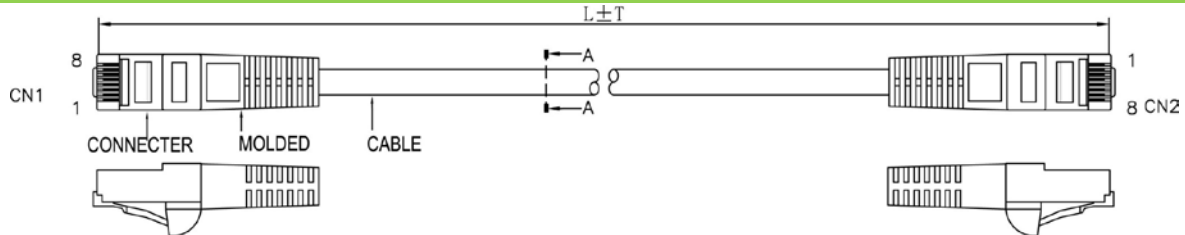

**SCP Part Number: C5PC-5-BK**

REV.A

**Construction**

**CAT5e Cross section**

**PIN & OUT**

**568B**

**Construction**

**UTP CAT.5e**

<b>Center Conductor:</b>	<b>24AWG stranded bare copper</b>
Construction	7×32AWG
Dia.(in/mm)	0.024/0.60
<b>Insulate</b>	<b>HDPE</b>
Nom. Thickness(in/mm)	0.006/0.17
Insulation Dia.(in/mm)	0.038/0.98
Color Cord	Pair 1: Blue-White/Blue Pair 2: Orange-White/Orange Pair 3: Green-White/Green Pair 4: Brown-White/Brown
Pairs	4
Cabling	4Pairs with skeleton
<b>Jacket</b>	<b>PVC</b>
Nom. Thickness(in/mm)	0.024/0.60
Min. Thickness(in/mm)	0.019/0.48
Cable Dia.(in/mm)	0.209/5.30
Color	Black & Blue & Green & Gray Red & White & Yellow & Orange & Ivory

**Printing:**  
STRUCTURED CABLE PRODUCTS CAT.5E PATCH CABLE  
UTP 4PR 24AWG TYPE CM (UL) C(UL) EXXXXXX

**CONNECTER**

<b>Connector</b>	<b>RJ45(8P8C) MALE CAT5e</b>
Insulation	Clear Polyester, UL94V-2
Contacts	Brass, Gold Plated 3u