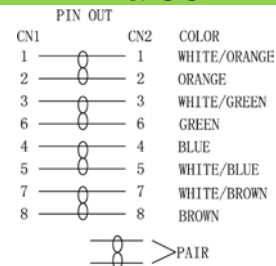

PIN & OUT

568B

Construction

UTP CAT.5e

Center Conductor:	24AWG stranded bare copper
Construction	7×32AWG
Dia.(in/mm)	0.024/0.60
Insulate	HDPE
Nom. Thickness(in/mm)	0.006/0.17
Insulation Dia.(in/mm)	0.038/0.98
Color Cord	Pair 1: Blue-White/Blue Pair 2: Orange-White/Orange Pair 3: Green-White/Green Pair 4: Brown-White/Brown
Pairs	4
Cabling	4Pairs with skeleton
Jacket	PVC
Nom. Thickness(in/mm)	0.024/0.60
Min. Thickness(in/mm)	0.019/0.48
Cable Dia.(in/mm)	0.209/5.30
Color	Black & Blue & Green & Gray Red & White & Yellow & Orange & Ivory

Printing:
STRUCTURED CABLE PRODUCTS CAT.5E PATCH CABLE
UTP 4PR 24AWG TYPE CM (UL) C(UL) EXXXXXX

CONNECTER

Connector	RJ45(8P8C) MALE CAT5e
Insulation	Clear Polyester, UL94V-2
Contacts	Brass, Gold Plated 3u

CAT6 PATCH CABLE

Molded material	PVC
Pin&Out	EIA/TIA 568B (view the Pin&Out)
Length	view packing data

Packing	1pcs/bag view packing data

Performance

Electrical Characteristics:[@68°F.(20°C.)]

Cat.5e CHANNEL TEST (MHz/dB/dB/dB)

Freq.	NEXT	ATTN	RL	Freq.	NEXT	ATTN	RL
1	60	3	17	20	42	10.2	17
4	53.6	4.5	17	25	40.4	11.4	16
8	48.6	6.3	17	31.3	38.7	12.9	15.1
10	47	7.1	17	62.5	33.6	18.6	12.1
16	43.6	9.1	17	100	30.1	24	10

Conductor DCR (Ω/100m)	≤9.6
Unbalance of Pair DCR (%)	≤5
Dielectric strength between Pairs(kV/min)	≤1
Insulation resistance (MΩ·km)	≥5000
Capacitance (nF/100m)	≤5.6
Dielectric strength between Pairs(kV/min)	≤330
Characteristic impedance (Ω)	100±15
Short or Open of the loop	None

Mechanical Characteristics:

Operating Temperature Range(°C)	-15~75

Packing data

Length (ft)	TOL. (in)	pcs/carton	G.W. (lbs/kgs)	Color
1	1.18	300	18.74/ 8.5	Black
3	1.18	200	23.15/ 10.5	Blue
5	1.97	150	23.15/ 10.5	Green
7	1.97	100	20.5/ 9.3	Gray
10	1.97	70	19.84/ 9	Red
15	1.97	60	23.59/ 10.7	White
25	1.97	50	31.31/ 14.2	Yellow
50	1.97	20	24.91/ 11.3	Orange
100	1.97	16	38.14/ 17.3	Ivory
(m)	(mm)	pcs/carton	(lbs/kgs)	
1	30	300	13.23/ 6	
2	30	90	13.23/ 6	
3	50	70	13.23/ 6	
5	50	40	17.64/ 8	
10	50	25	15.43/ 7	
25	50	12	19.84/ 9