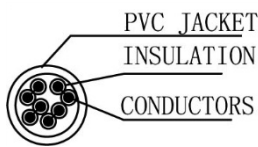

**SCP Part Number: C5PC-5-BK**

REV.A

**Construction**

**CAT5e Cross section**

**PIN & OUT**

**568B**

**Construction**

**UTP CAT.5e**

<b>Center Conductor:</b>	<b>24AWG stranded bare copper</b>
Construction	7×32AWG
Dia.(in/mm)	0.024/0.60
<b>Insulate</b>	<b>HDPE</b>
Nom. Thickness(in/mm)	0.006/0.17
Insulation Dia.(in/mm)	0.038/0.98
Color Cord	Pair 1: Blue-White/Blue Pair 2: Orange-White/Orange Pair 3: Green-White/Green Pair 4: Brown-White/Brown
Pairs	4
Cabling	4Pairs with skeleton
<b>Jacket</b>	<b>PVC</b>
Nom. Thickness(in/mm)	0.024/0.60
Min. Thickness(in/mm)	0.019/0.48
Cable Dia.(in/mm)	0.209/5.30
Color	Black & Blue & Green & Gray Red & White & Yellow & Orange & Ivory