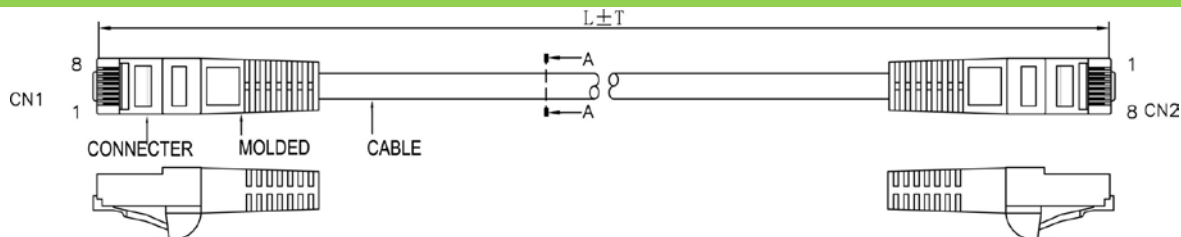

SCP Part Number: C5PC-5-GY

REV.A

Construction

CAT5e Cross section

PIN & OUT

568B

Construction

UTP CAT.5e

Center Conductor:	24AWG stranded bare copper
Construction	7×32AWG
Dia.(in/mm)	0.024/0.60
Insulate	HDPE
Nom. Thickness(in/mm)	0.006/0.17
Insulation Dia.(in/mm)	0.038/0.98
Color Cord	Pair 1: Blue-White/Blue Pair 2: Orange-White/Orange Pair 3: Green-White/Green Pair 4: Brown-White/Brown
Pairs	4
Cabling	4Pairs with skeleton

Jacket	PVC
Nom. Thickness(in/mm)	0.024/0.60
Min. Thickness(in/mm)	0.019/0.48
Cable Dia.(in/mm)	0.209/5.30
Color	Black & Blue & Green & Gray Red & White & Yellow & Orange & Ivory

Printing:
STRUCTURED CABLE PRODUCTS CAT.5E PATCH CABLE
UTP 4PR 24AWG TYPE CM (UL) C(UL) EXXXXXX