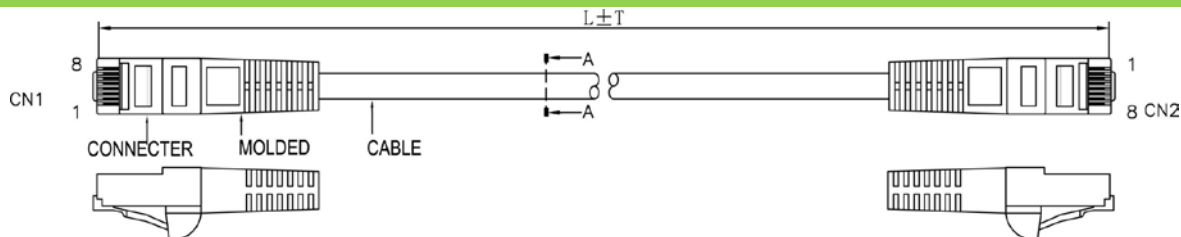

SCP Part Number: C5PC-5-OR

REV.A

Construction

CAT5e Cross section

PIN & OUT

568B

Construction

UTP CAT.5e

Center Conductor:	24AWG stranded bare copper
Construction	7×32AWG
Dia.(in/mm)	0.024/0.60
Insulate	HDPE
Nom. Thickness(in/mm)	0.006/0.17
Insulation Dia.(in/mm)	0.038/0.98
Color Cord	Pair 1: Blue-White/Blue Pair 2: Orange-White/Orange Pair 3: Green-White/Green Pair 4: Brown-White/Brown
Pairs	4
Cabling	4Pairs with skeleton
Jacket	PVC
Nom. Thickness(in/mm)	0.024/0.60
Min. Thickness(in/mm)	0.019/0.48
Cable Dia.(in/mm)	0.209/5.30
Color	Black & Blue & Green & Gray Red & White & Yellow & Orange & Ivory

Printing:
STRUCTURED CABLE PRODUCTS CAT.5E PATCH CABLE
UTP 4PR 24AWG TYPE CM (UL) C(UL) EXXXXXX

CONNECTER

Connector	RJ45(8P8C) MALE CAT5e
Insulation	Clear Polyester, UL94V-2
Contacts	Brass, Gold Plated 3u

CAT6 PATCH CABLE

Molded material	PVC
Pin&Out	EIA/TIA 568B (view the Pin&Out)
Length	view packing data

Packing	1pcs/bag view packing data
----------------	-------------------------------

Performance

Electrical Characteristics:[@68°F.(20°C.)]