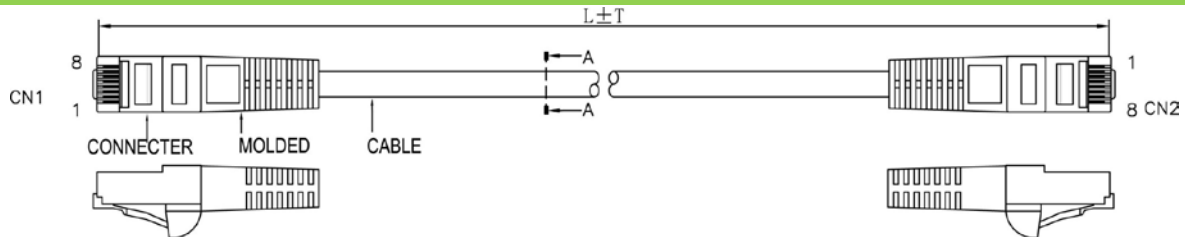

SCP Part Number: C5PC-5-YL

REV.A

Construction

CAT5e Cross section

PIN & OUT

568B

Construction

UTP CAT.5e

Center Conductor:	24AWG stranded bare copper
Construction	7×32AWG
Dia.(in/mm)	0.024/0.60
Insulate	HDPE
Nom. Thickness(in/mm)	0.006/0.17
Insulation Dia.(in/mm)	0.038/0.98
Color Cord	Pair 1: Blue-White/Blue Pair 2: Orange-White/Orange Pair 3: Green-White/Green Pair 4: Brown-White/Brown
Pairs	4
Cabling	4Pairs with skeleton
Jacket	PVC
Nom. Thickness(in/mm)	0.024/0.60
Min. Thickness(in/mm)	0.019/0.48
Cable Dia.(in/mm)	0.209/5.30
Color	Black & Blue & Green & Gray Red & White & Yellow & Orange & Ivory
Printing:	STRUCTURED CABLE PRODUCTS CAT.5E PATCH CABLE UTP 4PR 24AWG TYPE CM (UL) C(UL) EXXXXXX

CONNECTER

Connector	RJ45(8P8C) MALE CAT5e
Insulation	Clear Polyester, UL94V-2
Contacts	Brass, Gold Plated 3u

CAT6 PATCH CABLE

Molded material	PVC
Pin&Out	EIA/TIA 568B (view the Pin&Out)
Length	view packing data