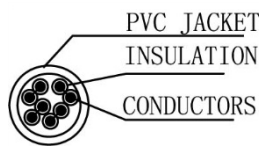

SCP Part Number: C5PC-5-YL

REV.A

Construction

CAT5e Cross section

PIN & OUT

568B

Construction

UTP CAT.5e

Center Conductor:	24AWG stranded bare copper
Construction	7×32AWG
Dia.(in/mm)	0.024/0.60
Insulate	HDPE
Nom. Thickness(in/mm)	0.006/0.17
Insulation Dia.(in/mm)	0.038/0.98
Color Cord	Pair 1: Blue-White/Blue Pair 2: Orange-White/Orange Pair 3: Green-White/Green Pair 4: Brown-White/Brown
Pairs	4
Cabling	4Pairs with skeleton
Jacket	PVC
Nom. Thickness(in/mm)	0.024/0.60
Min. Thickness(in/mm)	0.019/0.48
Cable Dia.(in/mm)	0.209/5.30
Color	Black & Blue & Green & Gray Red & White & Yellow & Orange & Ivory
Printing:	STRUCTURED CABLE PRODUCTS CAT.5E PATCH CABLE UTP 4PR 24AWG TYPE CM (UL) C(UL) EXXXXXX