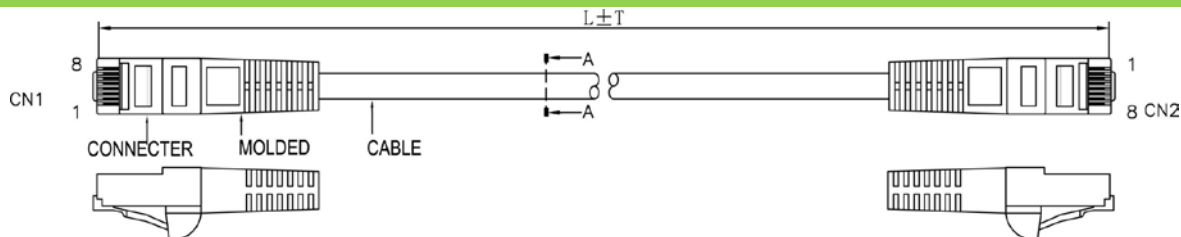

SCP Part Number: C5PC-50-BK

REV.A

Construction

CAT5e Cross section

PIN & OUT

568B

Construction

UTP CAT.5e

Center Conductor:	24AWG stranded bare copper
Construction	7×32AWG
Dia.(in/mm)	0.024/0.60
Insulate	HDPE
Nom. Thickness(in/mm)	0.006/0.17
Insulation Dia.(in/mm)	0.038/0.98
Color Cord	Pair 1: Blue-White/Blue Pair 2: Orange-White/Orange Pair 3: Green-White/Green Pair 4: Brown-White/Brown
Pairs	4
Cabling	4Pairs with skeleton

Jacket	PVC
Nom. Thickness(in/mm)	0.024/0.60
Min. Thickness(in/mm)	0.019/0.48
Cable Dia.(in/mm)	0.209/5.30
Color	Black & Blue & Green & Gray Red & White & Yellow & Orange & Ivory

Printing:
STRUCTURED CABLE PRODUCTS CAT.5E PATCH CABLE
UTP 4PR 24AWG TYPE CM (UL) C(UL) EXXXXXX