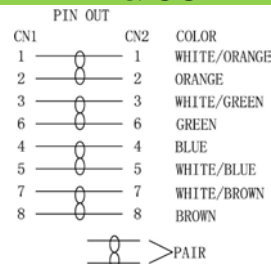

PIN & OUT

568B

Construction

UTP CAT.5e

Center Conductor:	24AWG stranded bare copper
Construction	7×32AWG
Dia.(in/mm)	0.024/0.60
Insulate	HDPE
Nom. Thickness(in/mm)	0.006/0.17
Insulation Dia.(in/mm)	0.038/0.98
Color Cord	Pair 1: Blue-White/Blue Pair 2: Orange-White/Orange Pair 3: Green-White/Green Pair 4: Brown-White/Brown
Pairs	4
Cabling	4Pairs with skeleton

Jacket	PVC
Nom. Thickness(in/mm)	0.024/0.60
Min. Thickness(in/mm)	0.019/0.48
Cable Dia.(in/mm)	0.209/5.30
Color	Black & Blue & Green & Gray Red & White & Yellow & Orange & Ivory

Printing:
STRUCTURED CABLE PRODUCTS CAT.5E PATCH CABLE
UTP 4PR 24AWG TYPE CM (UL) C(UL) EXXXXXX

CONNECTER

Connector	RJ45(8P8C) MALE CAT5e
Insulation	Clear Polyester, UL94V-2
Contacts	Brass, Gold Plated 3u

CAT6 PATCH CABLE

Molded material	PVC
Pin&Out	EIA/TIA 568B (view the Pin&Out)
Length	view packing data

Packing	1pcs/bag view packing data

Performance

Electrical Characteristics:[@68°F.(20°C.)]

Cat.5e CHANNEL TEST (MHz/dB/dB/dB)							
Freq.	NEXT	ATTN	RL	Freq.	NEXT	ATTN	RL
1	60	3	17	20	42	10.2	17
4	53.6	4.5	17	25	40.4	11.4	16
8	48.6	6.3	17	31.3	38.7	12.9	15.1
10	47	7.1	17	62.5	33.6	18.6	12.1
16	43.6	9.1	17	100	30.1	24	10
Conductor DCR (Ω/100m)							≤9.6
Unbalance of Pair DCR (%)							≤5
Dielectric strength between Pairs(kV/min)							≤1
Insulation resistance (MΩ·km)							≥5000
Capacitance (nF/100m)							≤5.6
Dielectric strength between Pairs(kV/min)							≤330
Characteristic impedance (Ω)							100±15
Short or Open of the loop							None

Mechanical Characteristics:	
Operating Temperature Range(°C)	-15~75

Packing data

Length (ft)	TOL. (in)	pcs/carton	G.W. (lbs/kgs)	Color
1	1.18	300	18.74/ 8.5	Black
3	1.18	200	23.15/ 10.5	Blue
5	1.97	150	23.15/ 10.5	Green
7	1.97	100	20.5/ 9.3	Gray
10	1.97	70	19.84/ 9	Red
15	1.97	60	23.59/ 10.7	White
25	1.97	50	31.31/ 14.2	Yellow
50	1.97	20	24.91/ 11.3	Orange
100	1.97	16	38.14/ 17.3	Ivory
(m)	(mm)	pcs/carton	(lbs/kgs)	
1	30	300	13.23/ 6	
2	30	90	13.23/ 6	
3	50	70	13.23/ 6	
5	50	40	17.64/ 8	
10	50	25	15.43/ 7	
25	50	12	19.84/ 9