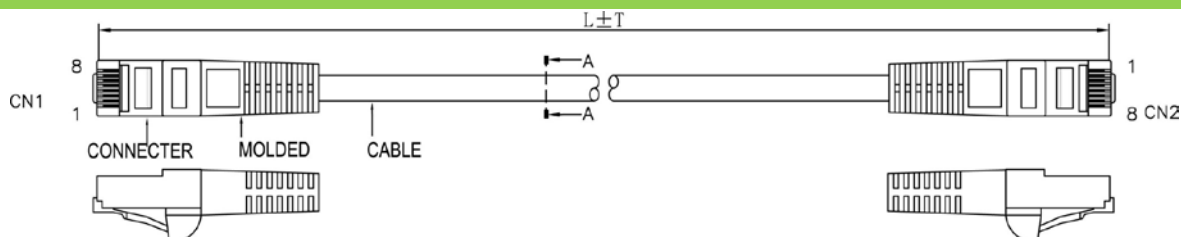

SCP Part Number: C5PC-50-GY

REV.A

Construction

CAT5e Cross section

PIN & OUT

568B

Construction

UTP CAT.5e

Center Conductor:	24AWG stranded bare copper
Construction	7×32AWG
Dia.(in/mm)	0.024/0.60
Insulate	HDPE
Nom. Thickness(in/mm)	0.006/0.17
Insulation Dia.(in/mm)	0.038/0.98
Color Cord	Pair 1: Blue-White/Blue Pair 2: Orange-White/Orange Pair 3: Green-White/Green Pair 4: Brown-White/Brown
Pairs	4
Cabling	4Pairs with skeleton

Jacket	PVC
Nom. Thickness(in/mm)	0.024/0.60
Min. Thickness(in/mm)	0.019/0.48
Cable Dia.(in/mm)	0.209/5.30
Color	Black & Blue & Green & Gray Red & White & Yellow & Orange & Ivory

Printing:
STRUCTURED CABLE PRODUCTS CAT.5E PATCH CABLE
UTP 4PR 24AWG TYPE CM (UL) C(UL) EXXXXXX