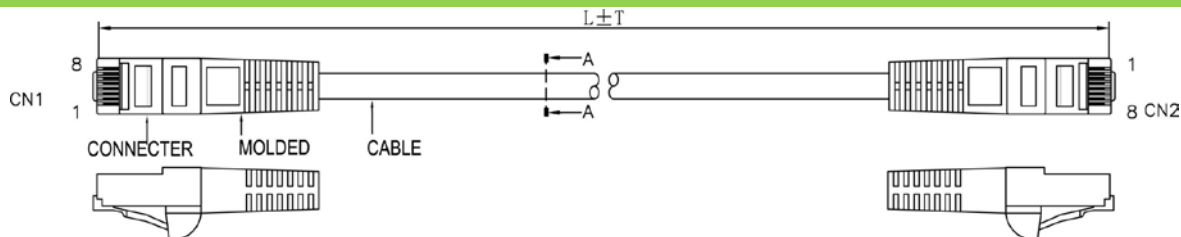

SCP Part Number: C5PC-50-WT

REV.A

Construction

CAT5e Cross section

PIN & OUT

568B

Construction

UTP CAT.5e

Center Conductor:	24AWG stranded bare copper
Construction	7×32AWG
Dia.(in/mm)	0.024/0.60
Insulate	HDPE
Nom. Thickness(in/mm)	0.006/0.17
Insulation Dia.(in/mm)	0.038/0.98
Color Cord	Pair 1: Blue-White/Blue Pair 2: Orange-White/Orange Pair 3: Green-White/Green Pair 4: Brown-White/Brown
Pairs	4
Cabling	4Pairs with skeleton

Jacket	PVC
Nom. Thickness(in/mm)	0.024/0.60
Min. Thickness(in/mm)	0.019/0.48
Cable Dia.(in/mm)	0.209/5.30
Color	Black & Blue & Green & Gray Red & White & Yellow & Orange & Ivory

Printing:
STRUCTURED CABLE PRODUCTS CAT.5E PATCH CABLE
UTP 4PR 24AWG TYPE CM (UL) C(UL) EXXXXXX