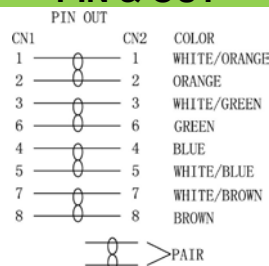

PIN & OUT

568B

Construction

UTP CAT.5e

Center Conductor:	24AWG stranded bare copper
Construction	7×32AWG
Dia.(in/mm)	0.024/0.60
Insulate	HDPE
Nom. Thickness(in/mm)	0.006/0.17
Insulation Dia.(in/mm)	0.038/0.98
Color Cord	Pair 1: Blue-White/Blue Pair 2: Orange-White/Orange Pair 3: Green-White/Green Pair 4: Brown-White/Brown
Pairs	4
Cabling	4Pairs with skeleton

Jacket	PVC
Nom. Thickness(in/mm)	0.024/0.60
Min. Thickness(in/mm)	0.019/0.48
Cable Dia.(in/mm)	0.209/5.30
Color	Black & Blue & Green & Gray Red & White & Yellow & Orange & Ivory

Printing:
STRUCTURED CABLE PRODUCTS CAT.5E PATCH CABLE
UTP 4PR 24AWG TYPE CM (UL) C(UL) EXXXXXX

CONNECTER

Connector	RJ45(8P8C) MALE CAT5e
Insulation	Clear Polyester, UL94V-2
Contacts	Brass, Gold Plated 3u

CAT6 PATCH CABLE

Molded material	PVC
Pin&Out	EIA/TIA 568B (view the Pin&Out)
Length	view packing data

Packing	1pcs/bag view packing data

Performance

Electrical Characteristics:[@68°F.(20°C.)]

Cat.5e CHANNEL TEST (MHz/dB/dB/dB)							
Freq.	NEXT	ATTN	RL	Freq.	NEXT	ATTN	RL
1	60	3	17	20	42	10.2	17
4	53.6	4.5	17	25	40.4	11.4	16
8	48.6	6.3	17	31.3	38.7	12.9	15.1
10	47	7.1	17	62.5	33.6	18.6	12.1
16	43.6	9.1	17	100	30.1	24	10
Conductor DCR (Ω/100m)							≤9.6
Unbalance of Pair DCR (%)							≤5
Dielectric strength between Pairs(kV/min)							≤1
Insulation resistance (MΩ·km)							≥5000
Capacitance (nF/100m)							≤5.6
Dielectric strength between Pairs(kV/min)							≤330
Characteristic impedance (Ω)							100±15
Short or Open of the loop							None

Mechanical Characteristics:

Operating Temperature Range(°C)	-15~75

Packing data

Length (ft)	TOL. (in)	pcs/carton	G.W. (lbs/kgs)	Color
1	1.18	300	18.74/ 8.5	Black
3	1.18	200	23.15/ 10.5	Blue
5	1.97	150	23.15/ 10.5	Green
7	1.97	100	20.5/ 9.3	Gray
10	1.97	70	19.84/ 9	Red
15	1.97	60	23.59/ 10.7	White
25	1.97	50	31.31/ 14.2	Yellow
50	1.97	20	24.91/ 11.3	Orange
100	1.97	16	38.14/ 17.3	Ivory
(m)	(mm)	pcs/carton	(lbs/kgs)	
1	30	300	13.23/ 6	
2	30	90	13.23/ 6	
3	50	70	13.23/ 6	
5	50	40	17.64/ 8	
10	50	25	15.43/ 7	
25	50	12	19.84/ 9