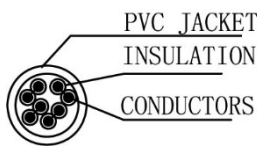

**SCP Part Number: C5PC-5M-BK**

REV.A

**Construction**

**CAT5e Cross section**

**PIN & OUT**

**568B**

**Construction**

**UTP CAT.5e**

<b>Center Conductor:</b>	<b>24AWG stranded bare copper</b>
Construction	7×32AWG
Dia.(in/mm)	0.024/0.60
<b>Insulate</b>	<b>HDPE</b>
Nom. Thickness(in/mm)	0.006/0.17
Insulation Dia.(in/mm)	0.038/0.98
Color Cord	Pair 1: Blue-White/Blue Pair 2: Orange-White/Orange Pair 3: Green-White/Green Pair 4: Brown-White/Brown
Pairs	4
Cabling	4Pairs with skeleton