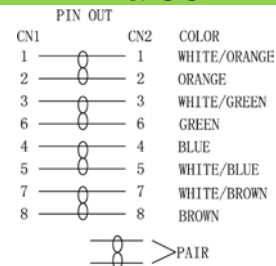

PIN & OUT

568B

Construction

UTP CAT.5e

Center Conductor:	24AWG stranded bare copper
Construction	7×32AWG
Dia.(in/mm)	0.024/0.60
Insulate	HDPE
Nom. Thickness(in/mm)	0.006/0.17
Insulation Dia.(in/mm)	0.038/0.98
Color Cord	Pair 1: Blue-White/Blue Pair 2: Orange-White/Orange Pair 3: Green-White/Green Pair 4: Brown-White/Brown
Pairs	4
Cabling	4Pairs with skeleton

Jacket	PVC
Nom. Thickness(in/mm)	0.024/0.60
Min. Thickness(in/mm)	0.019/0.48
Cable Dia.(in/mm)	0.209/5.30
Color	Black & Blue & Green & Gray Red & White & Yellow & Orange & Ivory

Printing:
STRUCTURED CABLE PRODUCTS CAT.5E PATCH CABLE
UTP 4PR 24AWG TYPE CM (UL) C(UL) EXXXXXX

CONNECTER

Connector	RJ45(8P8C) MALE CAT5e
Insulation	Clear Polyester, UL94V-2
Contacts	Brass, Gold Plated 3u

CAT6 PATCH CABLE

Molded material	PVC
Pin&Out	EIA/TIA 568B (view the Pin&Out)
Length	view packing data

Packing	1pcs/bag view packing data

Performance

Electrical Characteristics:[@68°F.(20°C.)]

Cat.5e CHANNEL TEST (MHz/dB/dB/dB)							
Freq.	NEXT	ATTN	RL	Freq.	NEXT	ATTN	RL
1	60	3	17	20	42	10.2	17
4	53.6	4.5	17	25	40.4	11.4	16
8	48.6	6.3	17	31.3	38.7	12.9	15.1
10	47	7.1	17	62.5	33.6	18.6	12.1
16	43.6	9.1	17	100	30.1	24	10
Conductor DCR (Ω/100m)							≤9.6
Unbalance of Pair DCR (%)							≤5
Dielectric strength between Pairs(kV/min)							≤1
Insulation resistance (MΩ·km)							≥5000
Capacitance (nF/100m)							≤5.6
Dielectric strength between Pairs(kV/min)							≤330
Characteristic impedance (Ω)							100±15
Short or Open of the loop							None

Mechanical Characteristics:	
Operating Temperature Range(°C)	-15~75

Packing data

Length (ft)	TOL. (in)	pcs/carton	G.W. (lbs/kgs)	Color
1	1.18	300	18.74/ 8.5	Black
3	1.18	200	23.15/ 10.5	Blue
5	1.97	150	23.15/ 10.5	Green
7	1.97	100	20.5/ 9.3	Gray
10	1.97	70	19.84/ 9	Red
15	1.97	60	23.59/ 10.7	White
25	1.97	50	31.31/ 14.2	Yellow
50	1.97	20	24.91/ 11.3	Orange
100	1.97	16	38.14/ 17.3	Ivory
(m)	(mm)	pcs/carton	(lbs/kgs)	
1	30	300	13.23/ 6	
2	30	90	13.23/ 6	
3	50	70	13.23/ 6	
5	50	40	17.64/ 8	
10	50	25	15.43/ 7	
25	50	12	19.84/ 9