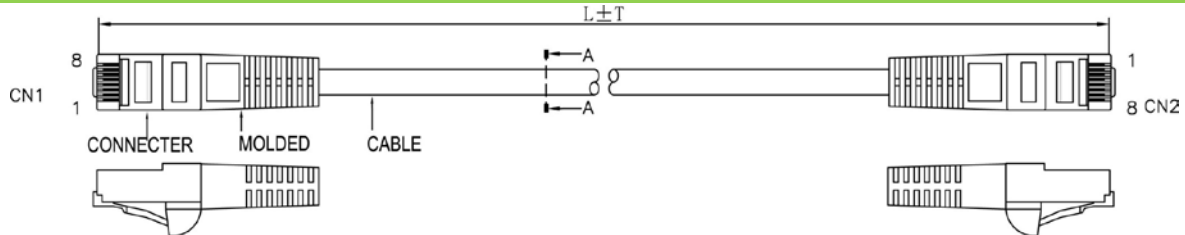

**SCP Part Number: C5PC-5M-BK**

REV.A

**Construction**

**CAT5e Cross section**

**PIN & OUT**

**568B**

**Construction**

**UTP CAT.5e**

<b>Center Conductor:</b>	<b>24AWG stranded bare copper</b>
Construction	7×32AWG
Dia.(in/mm)	0.024/0.60
<b>Insulate</b>	<b>HDPE</b>
Nom. Thickness(in/mm)	0.006/0.17
Insulation Dia.(in/mm)	0.038/0.98
Color Cord	Pair 1: Blue-White/Blue Pair 2: Orange-White/Orange Pair 3: Green-White/Green Pair 4: Brown-White/Brown
Pairs	4
Cabling	4Pairs with skeleton

<b>Jacket</b>	<b>PVC</b>
Nom. Thickness(in/mm)	0.024/0.60
Min. Thickness(in/mm)	0.019/0.48
Cable Dia.(in/mm)	0.209/5.30
Color	Black & Blue & Green & Gray Red & White & Yellow & Orange & Ivory

**Printing:**  
STRUCTURED CABLE PRODUCTS CAT.5E PATCH CABLE  
UTP 4PR 24AWG TYPE CM (UL) C(UL) EXXXXXX

**CONNECTER**

<b>Connector</b>	<b>RJ45(8P8C) MALE CAT5e</b>
Insulation	Clear Polyester, UL94V-2
Contacts	Brass, Gold Plated 3u

**CAT6 PATCH CABLE**

Molded material	PVC
Pin&Out	EIA/TIA 568B (view the Pin&Out)
Length	view packing data