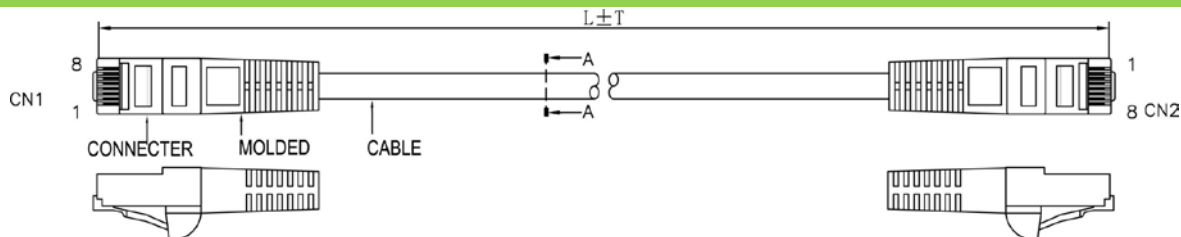

SCP Part Number: C5PC-7-GN

REV.A

Construction

CAT5e Cross section

PIN & OUT

568B

Construction

UTP CAT.5e

Center Conductor:	24AWG stranded bare copper
Construction	7×32AWG
Dia.(in/mm)	0.024/0.60
Insulate	HDPE
Nom. Thickness(in/mm)	0.006/0.17
Insulation Dia.(in/mm)	0.038/0.98
Color Cord	Pair 1: Blue-White/Blue Pair 2: Orange-White/Orange Pair 3: Green-White/Green Pair 4: Brown-White/Brown
Pairs	4
Cabling	4Pairs with skeleton

Jacket	PVC
Nom. Thickness(in/mm)	0.024/0.60
Min. Thickness(in/mm)	0.019/0.48
Cable Dia.(in/mm)	0.209/5.30
Color	Black & Blue & Green & Gray Red & White & Yellow & Orange & Ivory

Printing:
STRUCTURED CABLE PRODUCTS CAT.5E PATCH CABLE
UTP 4PR 24AWG TYPE CM (UL) C(UL) EXXXXXX