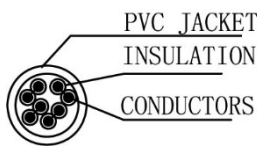

SCP Part Number: C5PC-7-GY

REV.A

Construction

CAT5e Cross section

PIN & OUT

568B

Construction

UTP CAT.5e

Center Conductor:	24AWG stranded bare copper
Construction	7×32AWG
Dia.(in/mm)	0.024/0.60
Insulate	HDPE
Nom. Thickness(in/mm)	0.006/0.17
Insulation Dia.(in/mm)	0.038/0.98
Color Cord	Pair 1: Blue-White/Blue Pair 2: Orange-White/Orange Pair 3: Green-White/Green Pair 4: Brown-White/Brown
Pairs	4
Cabling	4Pairs with skeleton