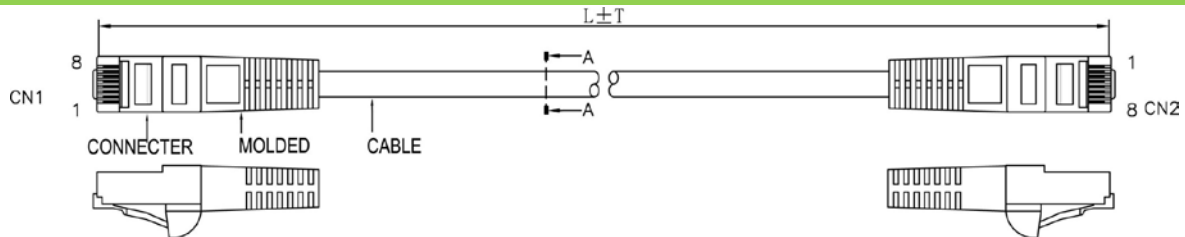

SCP Part Number: C5PC-7-GY

REV.A

Construction

CAT5e Cross section

PIN & OUT

568B

Construction

UTP CAT.5e

Center Conductor:	24AWG stranded bare copper
Construction	7×32AWG
Dia.(in/mm)	0.024/0.60
Insulate	HDPE
Nom. Thickness(in/mm)	0.006/0.17
Insulation Dia.(in/mm)	0.038/0.98
Color Cord	Pair 1: Blue-White/Blue Pair 2: Orange-White/Orange Pair 3: Green-White/Green Pair 4: Brown-White/Brown
Pairs	4
Cabling	4Pairs with skeleton

Jacket	PVC
Nom. Thickness(in/mm)	0.024/0.60
Min. Thickness(in/mm)	0.019/0.48
Cable Dia.(in/mm)	0.209/5.30
Color	Black & Blue & Green & Gray Red & White & Yellow & Orange & Ivory

Printing:
STRUCTURED CABLE PRODUCTS CAT.5E PATCH CABLE
UTP 4PR 24AWG TYPE CM (UL) C(UL) EXXXXXX

CONNECTER

Connector	RJ45(8P8C) MALE CAT5e
Insulation	Clear Polyester, UL94V-2
Contacts	Brass, Gold Plated 3u

CAT6 PATCH CABLE

Molded material	PVC
Pin&Out	EIA/TIA 568B (view the Pin&Out)
Length	view packing data