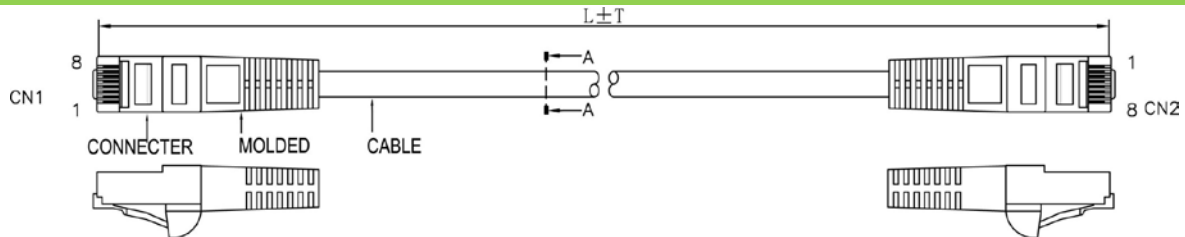

**SCP Part Number: C5PC-7-YL**

REV.A

**Construction**

**CAT5e Cross section**

**PIN & OUT**

**568B**

**Construction**

**UTP CAT.5e**

<b>Center Conductor:</b>	<b>24AWG stranded bare copper</b>
Construction	7×32AWG
Dia.(in/mm)	0.024/0.60
<b>Insulate</b>	<b>HDPE</b>
Nom. Thickness(in/mm)	0.006/0.17
Insulation Dia.(in/mm)	0.038/0.98
Color Cord	Pair 1: Blue-White/Blue Pair 2: Orange-White/Orange Pair 3: Green-White/Green Pair 4: Brown-White/Brown
Pairs	4
Cabling	4Pairs with skeleton
<b>Jacket</b>	<b>PVC</b>
Nom. Thickness(in/mm)	0.024/0.60
Min. Thickness(in/mm)	0.019/0.48
Cable Dia.(in/mm)	0.209/5.30
Color	Black & Blue & Green & Gray Red & White & Yellow & Orange & Ivory
<b>Printing:</b>	STRUCTURED CABLE PRODUCTS CAT.5E PATCH CABLE UTP 4PR 24AWG TYPE CM (UL) C(UL) EXXXXXX

**CONNECTER**

<b>Connector</b>	<b>RJ45(8P8C) MALE CAT5e</b>
Insulation	Clear Polyester, UL94V-2
Contacts	Brass, Gold Plated 3u

**CAT6 PATCH CABLE**

Molded material	PVC
Pin&Out	EIA/TIA 568B (view the Pin&Out)
Length	view packing data

<b>Packing</b>	1pcs/bag view packing data
----------------	-------------------------------

**Performance**

**Electrical Characteristics:[@68°F.(20°C.)]**

<b>Cat.5e CHANNEL TEST (MHz/dB/dB/dB)</b>							
Freq.	NEXT	ATTN	RL	Freq.	NEXT	ATTN	RL
1	60	3	17	20	42	10.2	17
4	53.6	4.5	17	25	40.4	11.4	16
8	48.6	6.3	17	31.3	38.7	12.9	15.1
10	47	7.1	17	62.5	33.6	18.6	12.1
16	43.6	9.1	17	100	30.1	24	10
Conductor DCR (Ω/100m)							≤9.6
Unbalance of Pair DCR (%)							≤5
Dielectric strength between Pairs(kV/min)							≤1
Insulation resistance (MΩ·km)							≥5000
Capacitance (nF/100m)							≤5.6
Dielectric strength between Pairs(kV/min)							≤330
Characteristic impedance (Ω)							100±15
Short or Open of the loop							None
<b>Mechanical Characteristics:</b>							
Operating Temperature Range(°C)							-15~75