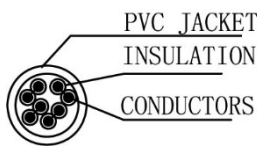

**SCP Part Number: C5PC-7-YL**

REV.A

**Construction**

**CAT5e Cross section**

**PIN & OUT**

**568B**

**Construction**

**UTP CAT.5e**

<b>Center Conductor:</b>	<b>24AWG stranded bare copper</b>
Construction	7×32AWG
Dia.(in/mm)	0.024/0.60
<b>Insulate</b>	<b>HDPE</b>
Nom. Thickness(in/mm)	0.006/0.17
Insulation Dia.(in/mm)	0.038/0.98
Color Cord	Pair 1: Blue-White/Blue Pair 2: Orange-White/Orange Pair 3: Green-White/Green Pair 4: Brown-White/Brown
Pairs	4
Cabling	4Pairs with skeleton
<b>Jacket</b>	<b>PVC</b>
Nom. Thickness(in/mm)	0.024/0.60
Min. Thickness(in/mm)	0.019/0.48
Cable Dia.(in/mm)	0.209/5.30
Color	Black & Blue & Green & Gray Red & White & Yellow & Orange & Ivory
<b>Printing:</b>	STRUCTURED CABLE PRODUCTS CAT.5E PATCH CABLE UTP 4PR 24AWG TYPE CM (UL) C(UL) EXXXXXX