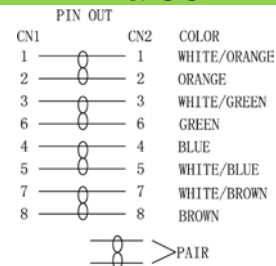

PIN & OUT

568B

Construction

UTP CAT.5e

Center Conductor:	24AWG stranded bare copper
Construction	7×32AWG
Dia.(in/mm)	0.024/0.60
Insulate	HDPE
Nom. Thickness(in/mm)	0.006/0.17
Insulation Dia.(in/mm)	0.038/0.98
Color Cord	Pair 1: Blue-White/Blue Pair 2: Orange-White/Orange Pair 3: Green-White/Green Pair 4: Brown-White/Brown
Pairs	4
Cabling	4Pairs with skeleton
Jacket	PVC
Nom. Thickness(in/mm)	0.024/0.60
Min. Thickness(in/mm)	0.019/0.48
Cable Dia.(in/mm)	0.209/5.30
Color	Black & Blue & Green & Gray Red & White & Yellow & Orange & Ivory
Printing:	STRUCTURED CABLE PRODUCTS CAT.5E PATCH CABLE UTP 4PR 24AWG TYPE CM (UL) C(UL) EXXXXXX

CONNECTER

Connector	RJ45(8P8C) MALE CAT5e
Insulation	Clear Polyester, UL94V-2
Contacts	Brass, Gold Plated 3u

CAT6 PATCH CABLE

Molded material	PVC
Pin&Out	EIA/TIA 568B (view the Pin&Out)
Length	view packing data

Packing	1pcs/bag view packing data

Performance

Electrical Characteristics:[@68°F.(20°C.)]

Cat.5e CHANNEL TEST (MHz/dB/dB/dB)							
Freq.	NEXT	ATTN	RL	Freq.	NEXT	ATTN	RL
1	60	3	17	20	42	10.2	17
4	53.6	4.5	17	25	40.4	11.4	16
8	48.6	6.3	17	31.3	38.7	12.9	15.1
10	47	7.1	17	62.5	33.6	18.6	12.1
16	43.6	9.1	17	100	30.1	24	10
Conductor DCR (Ω/100m)							≤9.6
Unbalance of Pair DCR (%)							≤5
Dielectric strength between Pairs(kV/min)							≤1
Insulation resistance (MΩ·km)							≥5000
Capacitance (nF/100m)							≤5.6
Dielectric strength between Pairs(kV/min)							≤330
Characteristic impedance (Ω)							100±15
Short or Open of the loop							None
Mechanical Characteristics:							
Operating Temperature Range(°C)							-15~75

Packing data

Length (ft)	TOL. (in)	pcs/carton	G.W. (lbs/kgs)	Color
1	1.18	300	18.74/ 8.5	Black
3	1.18	200	23.15/ 10.5	Blue
5	1.97	150	23.15/ 10.5	Green
7	1.97	100	20.5/ 9.3	Gray
10	1.97	70	19.84/ 9	Red
15	1.97	60	23.59/ 10.7	White
25	1.97	50	31.31/ 14.2	Yellow
50	1.97	20	24.91/ 11.3	Orange
100	1.97	16	38.14/ 17.3	Ivory
(m)	(mm)	pcs/carton	(lbs/kgs)	
1	30	300	13.23/ 6	
2	30	90	13.23/ 6	
3	50	70	13.23/ 6	
5	50	40	17.64/ 8	
10	50	25	15.43/ 7	
25	50	12	19.84/ 9