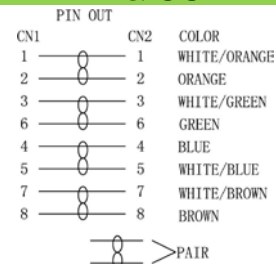

PIN & OUT

568B

Construction

UTP CAT.5e

Center Conductor:	24AWG stranded bare copper
Construction	7×32AWG
Dia.(in/mm)	0.024/0.60
Insulate	HDPE
Nom. Thickness(in/mm)	0.006/0.17
Insulation Dia.(in/mm)	0.038/0.98
Color Cord	Pair 1: Blue-White/Blue Pair 2: Orange-White/Orange Pair 3: Green-White/Green Pair 4: Brown-White/Brown
Pairs	4
Cabling	4Pairs with skeleton

Jacket	PVC
Nom. Thickness(in/mm)	0.024/0.60
Min. Thickness(in/mm)	0.019/0.48
Cable Dia.(in/mm)	0.209/5.30
Color	Black & Blue & Green & Gray Red & White & Yellow & Orange & Ivory

Printing:
STRUCTURED CABLE PRODUCTS CAT.5E PATCH CABLE
UTP 4PR 24AWG TYPE CM (UL) C(UL) EXXXXXX

CONNECTER

Connector	RJ45(8P8C) MALE CAT5e
Insulation	Clear Polyester, UL94V-2
Contacts	Brass, Gold Plated 3u

CAT6 PATCH CABLE

Molded material	PVC
Pin&Out	EIA/TIA 568B (view the Pin&Out)
Length	view packing data

Packing	1pcs/bag view packing data

Performance

Electrical Characteristics:[@68°F.(20°C.)]

Cat.5e CHANNEL TEST (MHz/dB/dB/dB)

Freq.	NEXT	ATTN	RL	Freq.	NEXT	ATTN	RL
1	60	3	17	20	42	10.2	17
4	53.6	4.5	17	25	40.4	11.4	16
8	48.6	6.3	17	31.3	38.7	12.9	15.1
10	47	7.1	17	62.5	33.6	18.6	12.1
16	43.6	9.1	17	100	30.1	24	10

Conductor DCR (Ω/100m)	≤9.6
Unbalance of Pair DCR (%)	≤5
Dielectric strength between Pairs(kV/min)	≤1
Insulation resistance (MΩ·km)	≥5000
Capacitance (nF/100m)	≤5.6
Dielectric strength between Pairs(kV/min)	≤330
Characteristic impedance (Ω)	100±15
Short or Open of the loop	None

Mechanical Characteristics:

Operating Temperature Range(°C)	-15~75

Packing data

Length (ft)	TOL. (in)	pcs/carton	G.W. (lbs/kgs)	Color
1	1.18	300	18.74/ 8.5	Black
3	1.18	200	23.15/ 10.5	Blue
5	1.97	150	23.15/ 10.5	Green
7	1.97	100	20.5/ 9.3	Gray
10	1.97	70	19.84/ 9	Red
15	1.97	60	23.59/ 10.7	White
25	1.97	50	31.31/ 14.2	Yellow
50	1.97	20	24.91/ 11.3	Orange
100	1.97	16	38.14/ 17.3	Ivory
(m)	(mm)	pcs/carton	(lbs/kgs)	
1	30	300	13.23/ 6	
2	30	90	13.23/ 6	
3	50	70	13.23/ 6	
5	50	40	17.64/ 8	
10	50	25	15.43/ 7	
25	50	12	19.84/ 9