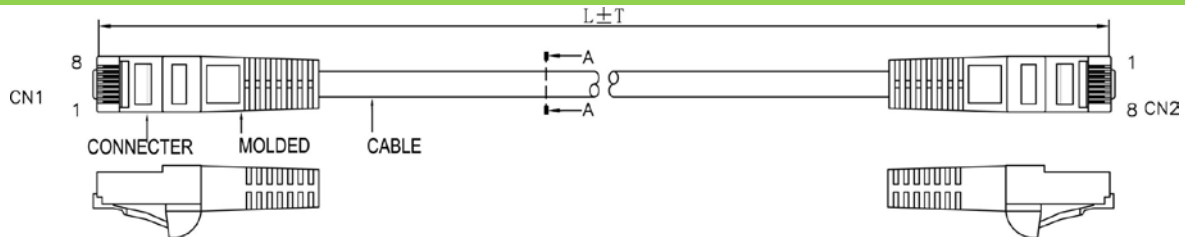

SCP Part Number: C5PC-25-GY

REV.A

Construction

CAT5e Cross section

PIN & OUT

568B

Construction

UTP CAT.5e

Center Conductor:	24AWG stranded bare copper
Construction	7×32AWG
Dia.(in/mm)	0.024/0.60
Insulate	HDPE
Nom. Thickness(in/mm)	0.006/0.17
Insulation Dia.(in/mm)	0.038/0.98
Color Cord	Pair 1: Blue-White/Blue Pair 2: Orange-White/Orange Pair 3: Green-White/Green Pair 4: Brown-White/Brown
Pairs	4
Cabling	4Pairs with skeleton

Jacket	PVC
Nom. Thickness(in/mm)	0.024/0.60
Min. Thickness(in/mm)	0.019/0.48
Cable Dia.(in/mm)	0.209/5.30
Color	Black & Blue & Green & Gray Red & White & Yellow & Orange & Ivory

Printing:
STRUCTURED CABLE PRODUCTS CAT.5E PATCH CABLE
UTP 4PR 24AWG TYPE CM (UL) C(UL) EXXXXXX

CONNECTER

Connector	RJ45(8P8C) MALE CAT5e
Insulation	Clear Polyester, UL94V-2
Contacts	Brass, Gold Plated 3u

CAT6 PATCH CABLE

Molded material	PVC
Pin&Out	EIA/TIA 568B (view the Pin&Out)
Length	view packing data