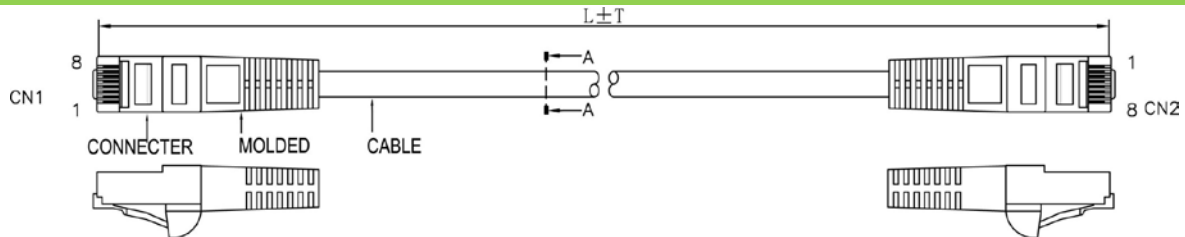

SCP Part Number: C5PC-5-PUR

REV.A

Construction

CAT5e Cross section

PIN & OUT

568B

Construction

UTP CAT.5e

Center Conductor:	24AWG stranded bare copper
Construction	7×32AWG
Dia.(in/mm)	0.024/0.60
Insulate	HDPE
Nom. Thickness(in/mm)	0.006/0.17
Insulation Dia.(in/mm)	0.038/0.98
Color Cord	Pair 1: Blue-White/Blue Pair 2: Orange-White/Orange Pair 3: Green-White/Green Pair 4: Brown-White/Brown
Pairs	4
Cabling	4Pairs with skeleton

Jacket	PVC
Nom. Thickness(in/mm)	0.024/0.60
Min. Thickness(in/mm)	0.019/0.48
Cable Dia.(in/mm)	0.209/5.30
Color	Black & Blue & Green & Gray Red & White & Yellow & Orange & Ivory

Printing:
STRUCTURED CABLE PRODUCTS CAT.5E PATCH CABLE
UTP 4PR 24AWG TYPE CM (UL) C(UL) EXXXXXX

CONNECTER

Connector	RJ45(8P8C) MALE CAT5e
Insulation	Clear Polyester, UL94V-2
Contacts	Brass, Gold Plated 3u

CAT6 PATCH CABLE

Molded material	PVC
Pin&Out	EIA/TIA 568B (view the Pin&Out)
Length	view packing data