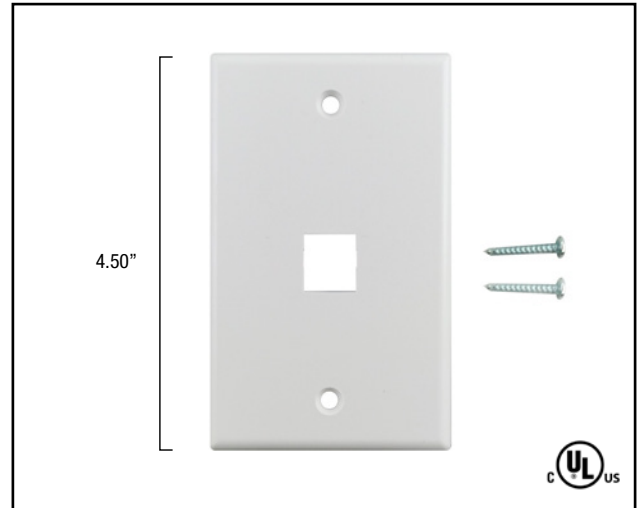

1 PORT - KEYSTONE WALL PLATE - STANDARD SINGLE GANG, UL - AVAILABLE IN 5 COLORS - 10 EA/PER PACK

SCP PART#: **201-XX**

PRODUCT SUMMARY

SCP 201-XX keystone style wall plate is constructed of durable abs material for strength.

SCP keystone wallplates are colored to match leading manufacturer color for consistent matching appearance. Reinforced screw holes, painted phillips screw head and durability make this a go to brand for performance & value.

SCP keystone wall plates design ensures a tight snug fit. Configurable housing accepts all individual snap in keystone jacks for voice, data, audio, video, fiber optic termination requirements.

PRODUCT DIMENSIONS

SIZE: 2.80" W x 0.30" D x 4.50" H
 Standard size

FEATURES & BENEFITS

- Durable
- Made of ABS plastic
- Matte finish
- Painted screw heads
- Phillips with straight slot screw head
- White gloss finish
- 5 colors available
- Available in 10 packs
- cUL us listed
- Gloss finish available (201-WT-GF)