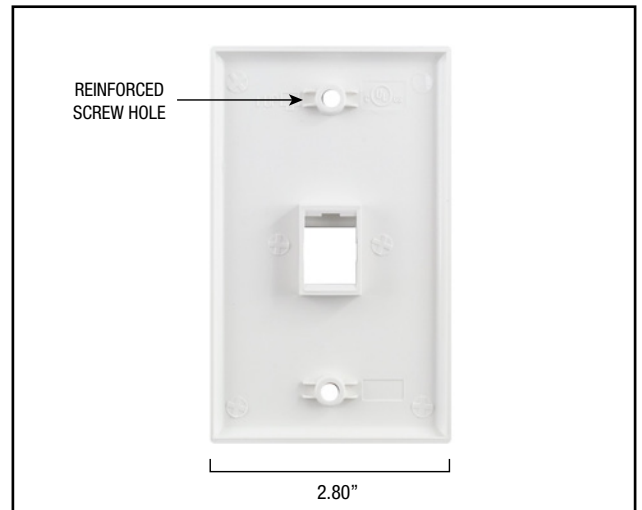

1 PORT - KEYSTONE WALL PLATE - STANDARD SINGLE GANG, UL - AVAILABLE IN 5 COLORS - 10 EA/PER PACK

SCP PART#: **201-XX**

PRODUCT SUMMARY

SCP 201-XX keystone style wall plate is constructed of durable abs material for strength.

SCP keystone wallplates are colored to match leading manufacturer color for consistent matching appearance. Reinforced screw holes, painted phillips screw head and durability make this a go to brand for performance & value.

SCP keystone wall plates design ensures a tight snug fit. Configurable housing accepts all individual snap in keystone jacks for voice, data, audio, video, fiber optic termination requirements.

PRODUCT DIMENSIONS

SIZE: 2.80" W x 0.30" D x 4.50" H
 Standard size

FEATURES & BENEFITS

- Durable
- Made of ABS plastic
- Matte finish
- Painted screw heads
- Phillips with straight slot screw head
- White gloss finish
- 5 colors available
- Available in 10 packs
- cUL us listed
- Gloss finish available (201-WT-GF)