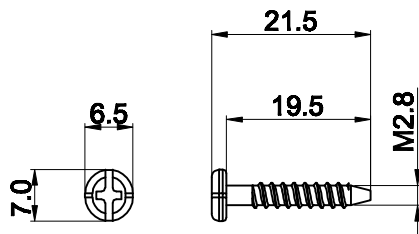

A SECTION A-A

K2-3.5\*19.7-TP  
(M2.8x20mm)

MATERIAL: ABS UL94-V0  
ENCLOSURE: K2-3.5\*19.7-TP (M2.8x20mm) screws x 2

Colors Available: White

<b>Scale</b>		<b>1:1.2</b>		<b>All Copy Rights Reserved</b>	
<b>3rd Angle Projection</b>				CAT5E SINGLE PORT SURFACE MOUNT BOX, UNLOADED	
<b>Unit</b>		<b>mm</b>		SCP P/N	
<b>Date</b>		<b>2015-09-18</b>		<b>212-XX</b>	
<b>Tolerance</b>					
~20	~50	~150	150~	ANGLE	
±0.2	±0.4	±0.5	±1.5	±2°	
				<b>Drawn by</b>	<b>Checked by</b>
				<b>Gyz</b>	<b>Santiago</b>