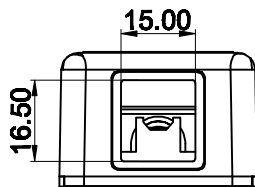

A SECTION A-A

K2-3.5\*19.7-TP  
(M2.8x20mm)

MATERIAL: ABS UL94-V0  
ENCLOSURE: K2-3.5\*19.7-TP (M2.8x20mm) screws x 2

Colors Available: White

<b>Scale</b>		<b>1:1.2</b>		<b>All Copy Rights Reserved</b>	
<b>3rd Angle Projection</b>				CAT5E SINGLE PORT SURFACE MOUNT BOX, UNLOADED	
<b>Unit</b>		<b>mm</b>		SCP P/N	
<b>Date</b>		<b>2015-09-18</b>		<b>212-XX</b>	
<b>Tolerance</b>					
~20	~50	~150	150~	ANGLE	
±0.2	±0.4	±0.5	±1.5	±2°	
				<b>Drawn by</b>	<b>Checked by</b>
				<b>Gyz</b>	<b>Santiago</b>