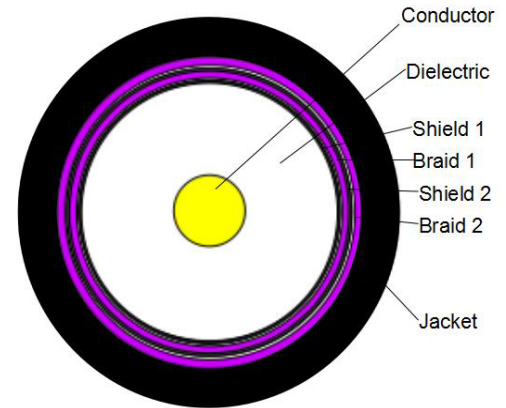

### Description:

RG6/U QUAD SHIELD COAX 3.0 GHz 18 AWG BC,  
 60%/40% AL BRAID, UL CM, PVC JKT, BOX

### Application:

COAXIAL CABLE  
 Low Voltage Cable – Telecommunication power limited  
 not to exceed 80v

Part Number:	Cable Length:	Jacket Color:
RG6/UQ-BC-BK	1000FT/305M	Black
RG6/UQ-BC-BK-5	500FT/152.5M	Black
RG6/UQ-BC-WT	1000FT/305M	White
RG6/UQ-BC-WT-5	500FT/152.5M	White