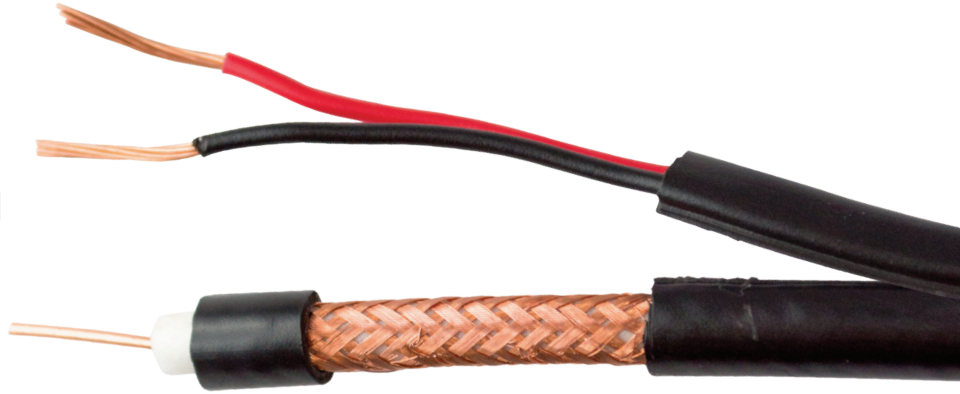

# Coaxial Cables

- CCTV
- CATV-Satelite
- Direct Burial
- Digital Line Level
- Serial Digital
- RF

**CCTV - Siamese**

**CATV - Quad Shield**

**Serial Digital**

## *Configurations Include*

- 75 and 50 Ohm
- Quad Shield & Dual Shield
- Siamese/Shotgun
- Combination Coax
- Bundled

SCP manufactures a full line of high quality Coax Cables for both residential and commercial installations.